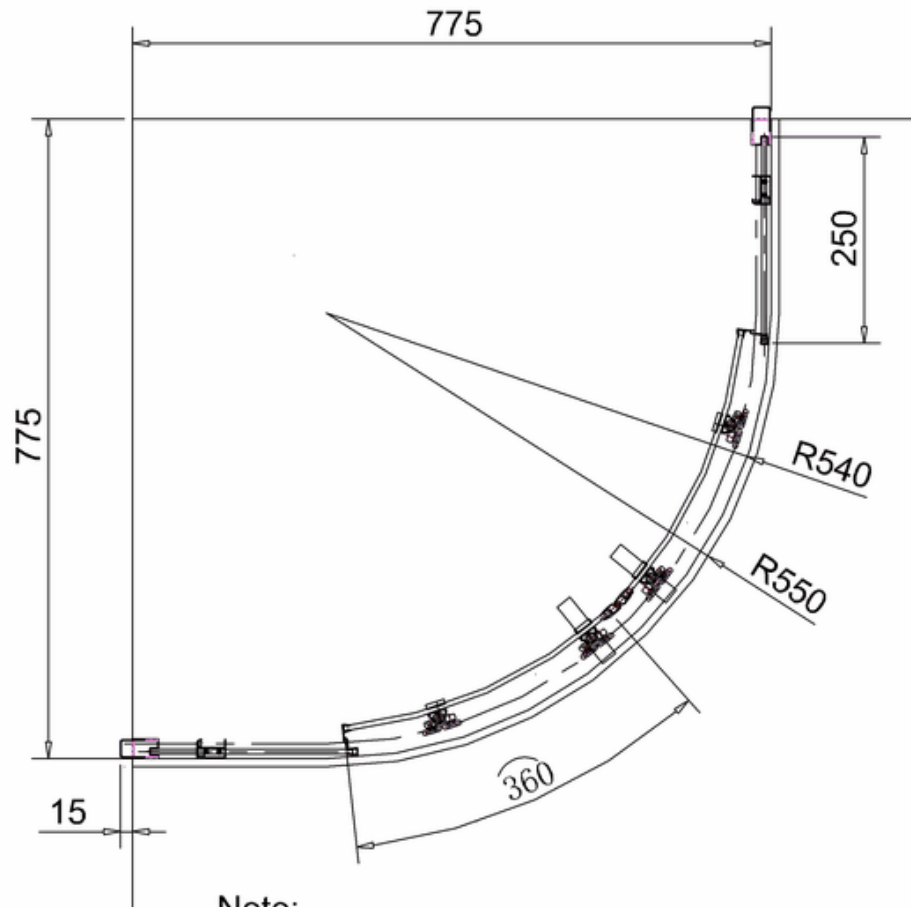

bathstore

**51000022570 - BENCHMARK 800 QUADRANT CHR FRAME CLEAR
GLASS H1950 ADJ 775/790 XKF80X**

Note:
Whole dimension tolerance is ± 5 .
Glass dimension tolerance is ± 2 .