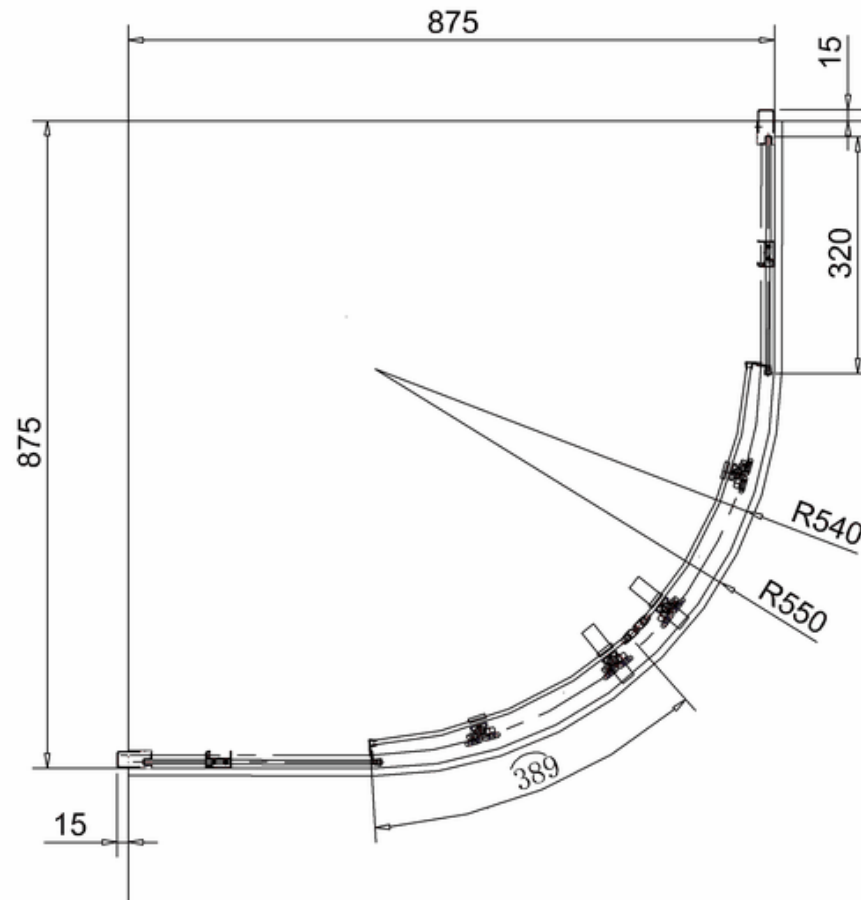

bathstore

**51000022580 - BENCHMARK 900 QUADRANT CHR FRAME CLEAR
GLAS H1950 ADJ 875/890 XKF90X**

Note:
Whole dimension tolerance is ± 5 .
Glass dimension tolerance is ± 2 .