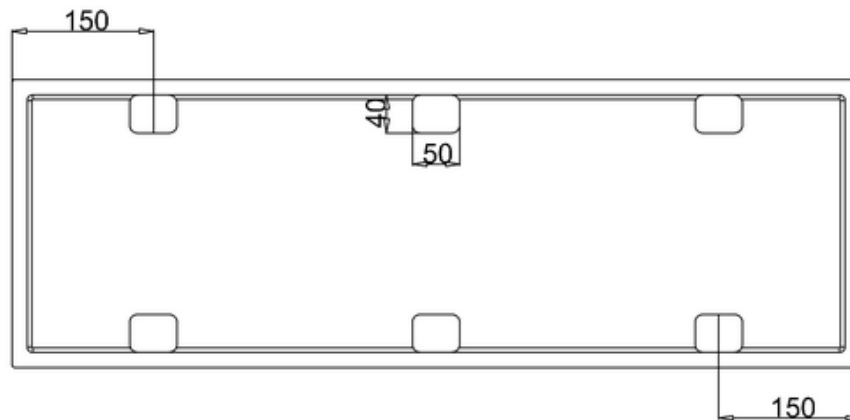

bathstore

41405004640 - MyRoom MyPlan 900 POLYMARBLE WORKTOP W900 D305 H30 BAT-901

B-B

PERSPECTIVE
SCALE 1:20

A-A