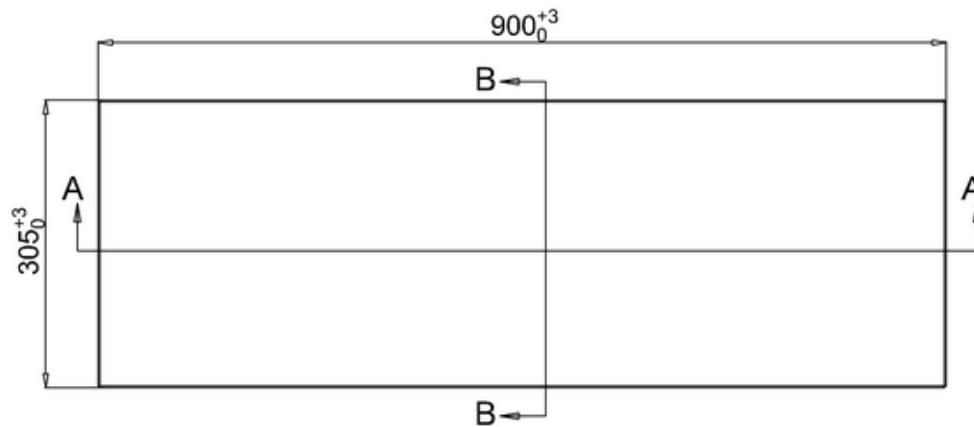

bathstore

41405004640 - MyRoom MyPlan 900 POLYMARBLE WORKTOP W900 D305 H30 BAT-901

B-B

PERSPECTIVE
SCALE 1:20

A-A