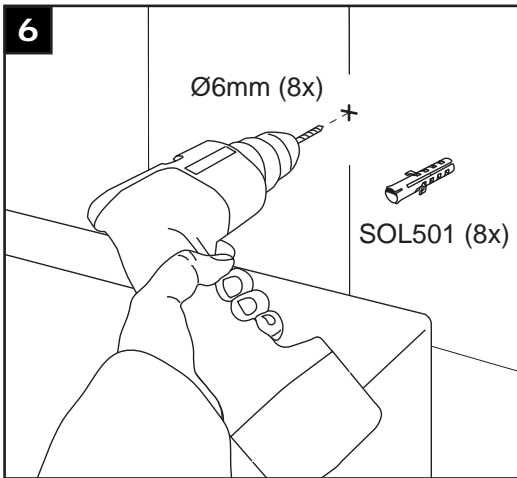

shower enclosure

GlassHouse

inline hinge door

www.bathstore.com
Any queries? Call: 08000 232323

16

HINGE DOOR INLINE
+ SIDE PANEL