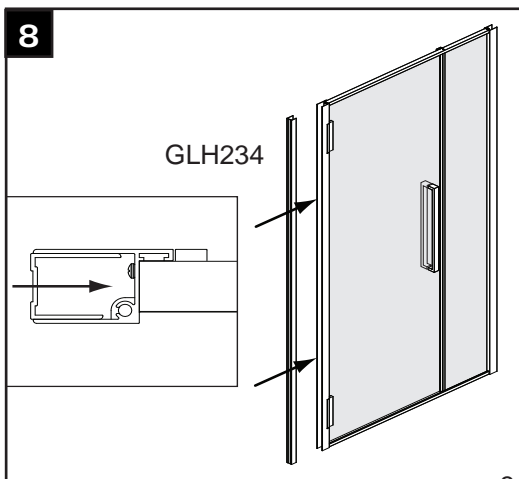

shower enclosure

GlassHouse

inline hinge door

www.bathstore.com
Any queries? Call: 08000 232323

16

HINGE DOOR INLINE
+ SIDE PANEL