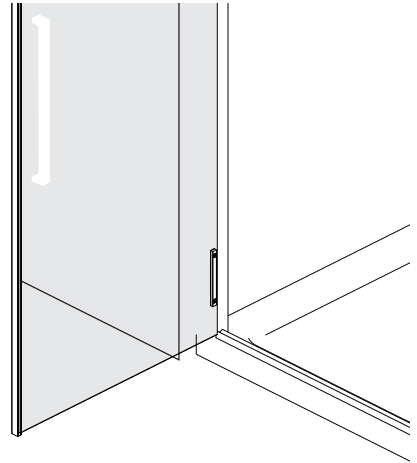

shower enclosure

GlassHouse

inline hinge door

www.bathstore.com
Any queries? Call: 08000 232323

16

HINGE DOOR INLINE
+ SIDE PANEL