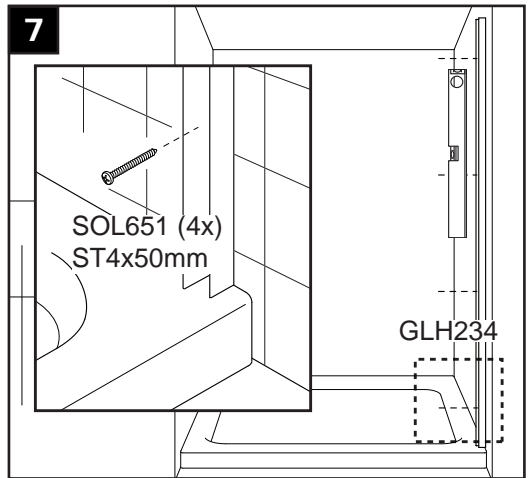

shower enclosure

GlassHouse

inline hinge door

www.bathstore.com
Any queries? Call: 08000 232323

16

HINGE DOOR INLINE
+ SIDE PANEL