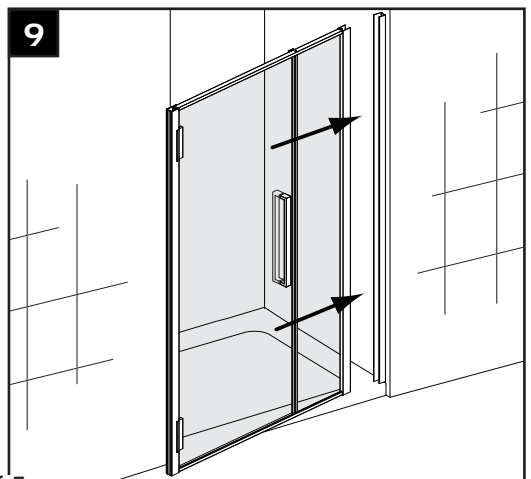

shower enclosure

GlassHouse

inline hinge door

www.bathstore.com
Any queries? Call: 08000 232323

16

HINGE DOOR INLINE
+ SIDE PANEL