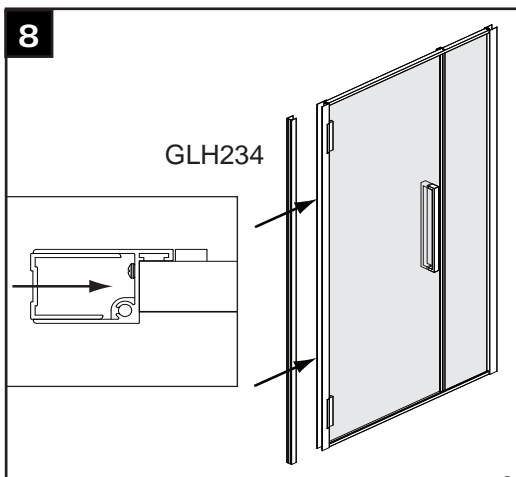

shower enclosure

GlassHouse

inline hinge door

www.bathstore.com
Any queries? Call: 08000 232323

16

HINGE DOOR INLINE
+ SIDE PANEL