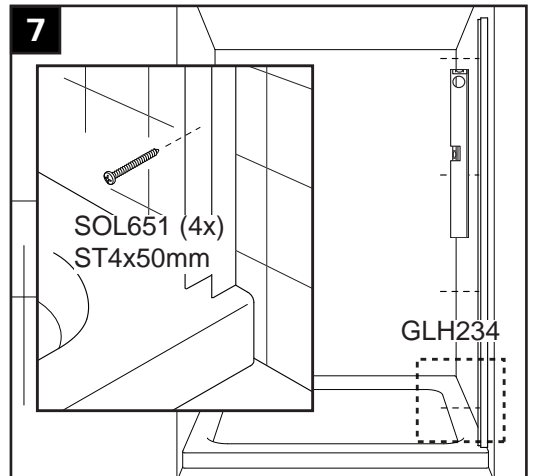

shower enclosure

GlassHouse

inline hinge door

www.bathstore.com
Any queries? Call: 08000 232323

16

HINGE DOOR INLINE
+ SIDE PANEL