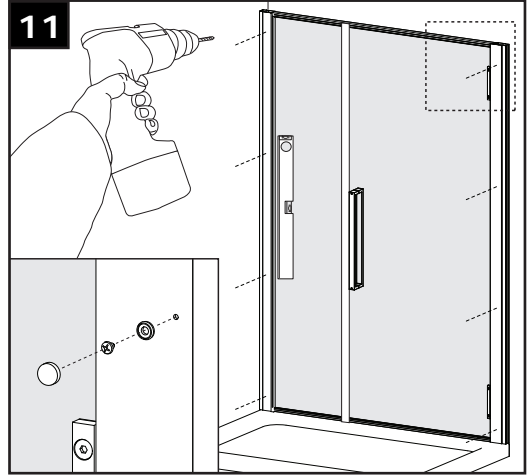

shower enclosure

GlassHouse

inline hinge door

www.bathstore.com
Any queries? Call: 08000 232323

16

HINGE DOOR INLINE
+ SIDE PANEL