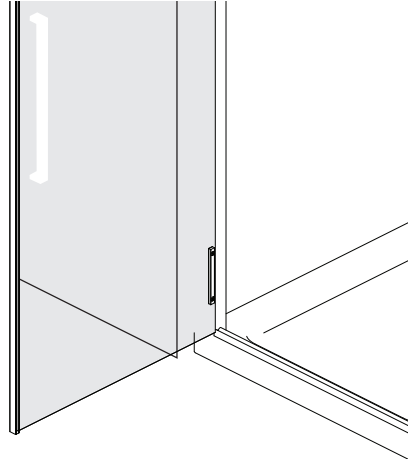

shower enclosure

GlassHouse

inline hinge door

www.bathstore.com
Any queries? Call: 08000 232323

16

HINGE DOOR INLINE
+ SIDE PANEL