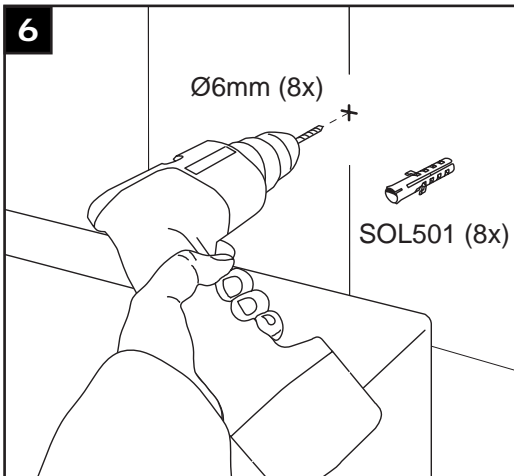

shower enclosure

GlassHouse

inline hinge door

www.bathstore.com
Any queries? Call: 08000 232323

16

HINGE DOOR INLINE
+ SIDE PANEL