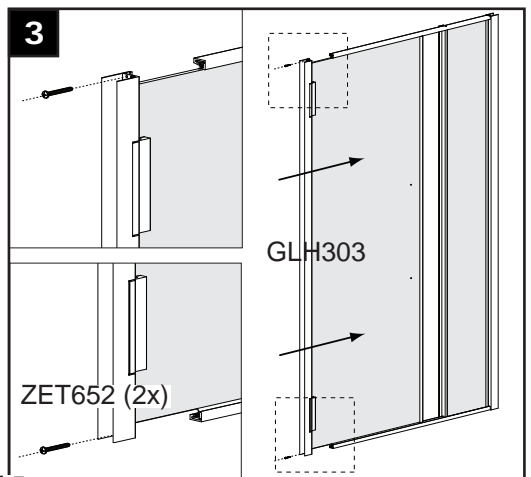

shower enclosure

GlassHouse

inline hinge door

www.bathstore.com
Any queries? Call: 08000 232323

16

HINGE DOOR INLINE
+ SIDE PANEL