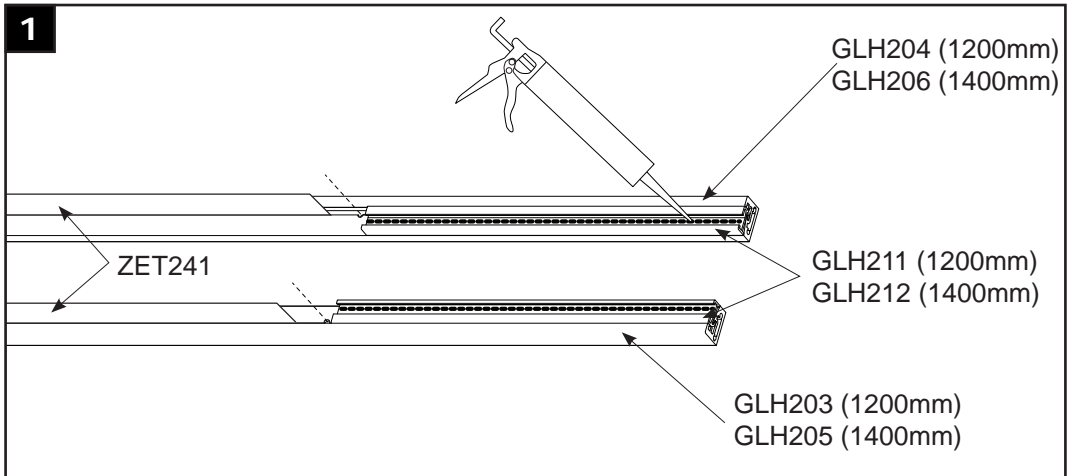

shower enclosure

GlassHouse

inline hinge door

www.bathstore.com
Any queries? Call: 08000 232323

16

HINGE DOOR INLINE
+ SIDE PANEL