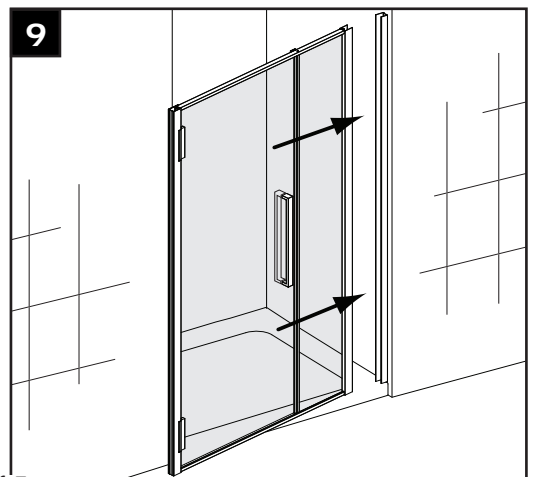

shower enclosure

GlassHouse

inline hinge door

www.bathstore.com
Any queries? Call: 08000 232323

16

HINGE DOOR INLINE
+ SIDE PANEL