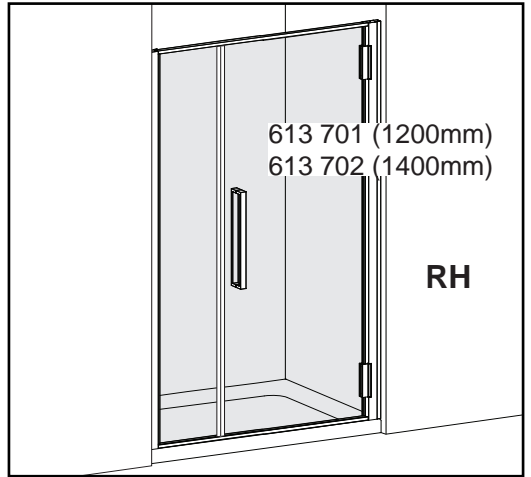

shower enclosure

GlassHouse

inline hinge door

www.bathstore.com
Any queries? Call: 08000 232323

16

HINGE DOOR INLINE
+ SIDE PANEL