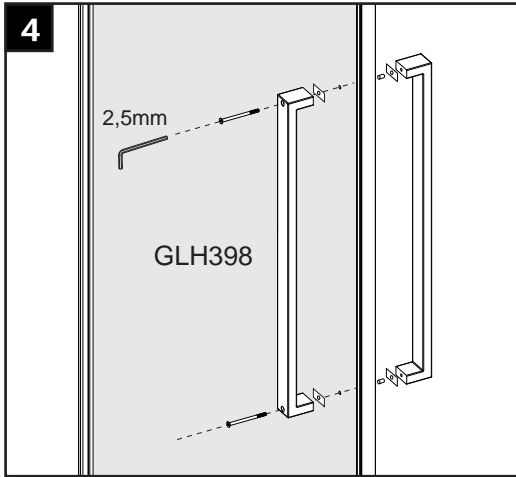

shower enclosure

GlassHouse

inline hinge door

www.bathstore.com
Any queries? Call: 08000 232323

16

HINGE DOOR INLINE
+ SIDE PANEL