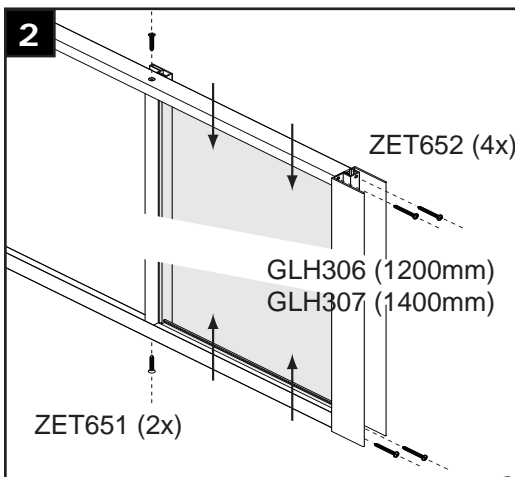

shower enclosure

GlassHouse

inline hinge door

www.bathstore.com
Any queries? Call: 08000 232323

16

HINGE DOOR INLINE
+ SIDE PANEL