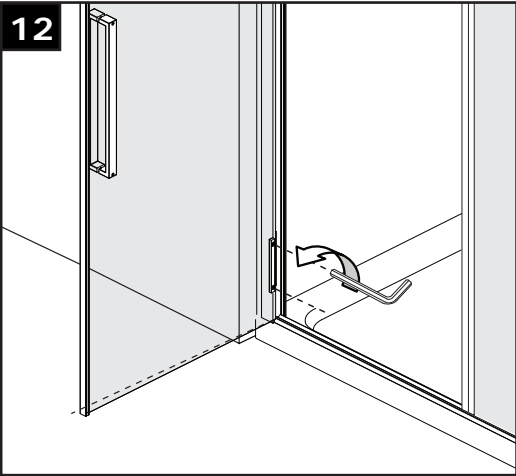

shower enclosure

GlassHouse

inline hinge door

www.bathstore.com
Any queries? Call: 08000 232323

16

HINGE DOOR INLINE
+ SIDE PANEL