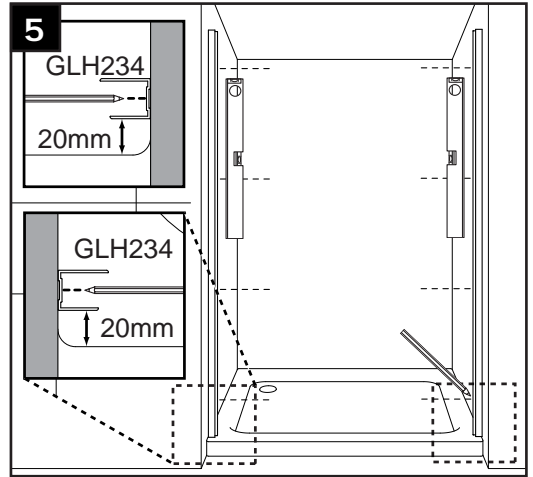

shower enclosure

GlassHouse

inline hinge door

www.bathstore.com
Any queries? Call: 08000 232323

16

HINGE DOOR INLINE
+ SIDE PANEL