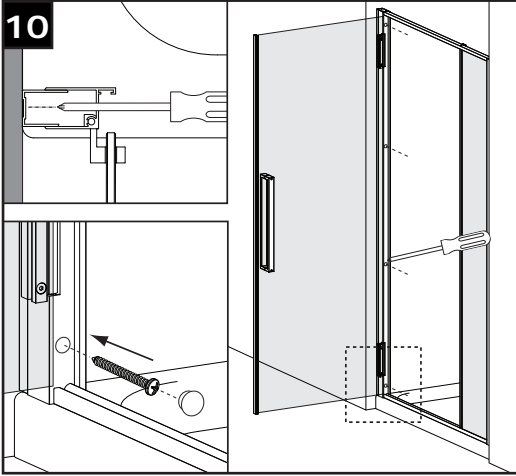

shower enclosure

GlassHouse

inline hinge door

www.bathstore.com
Any queries? Call: 08000 232323

16

HINGE DOOR INLINE
+ SIDE PANEL