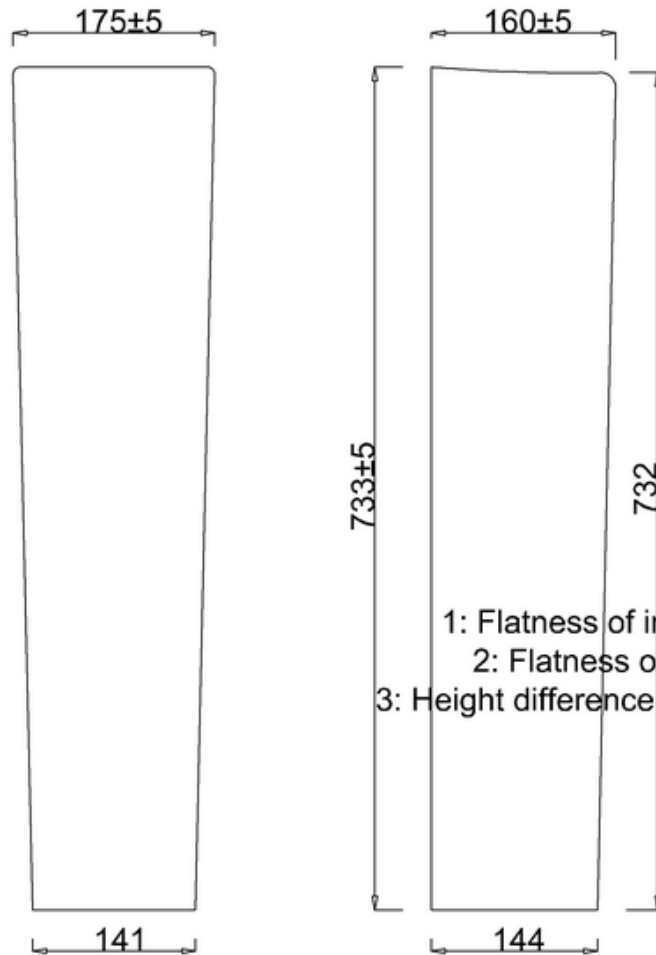

bathstore

41900090250 - COMFORT PEDESTAL FOR DENVER BASIN WHT H875

Remark:

- 1: Flatness of installation surface: 0~2mm
- 2: Flatness of whole surface: 0~5mm
- 3: Height difference between left and right: 0~3mm