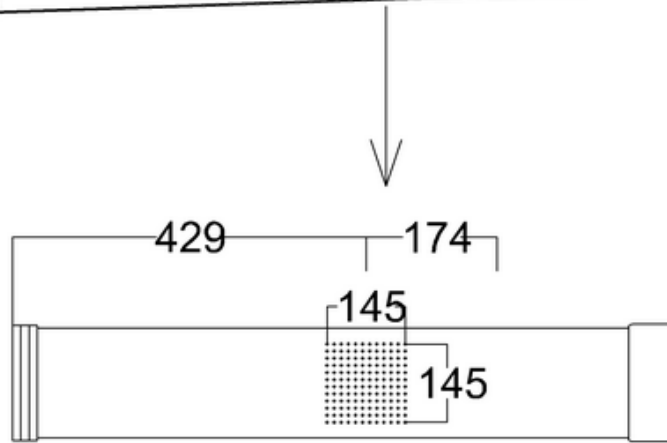

## 613721 - Playtime shower column integrated head

Bottom view

### Note:

For each part of the accessory, the dimension tolerance should be followed the list below.

0 ~ 100	101 ~ 200	201 ~ 400	≥ 401
±1	±2	±3	±5

For the finished assembly, the dimension tolerance should be followed the list below.

0 ~ 300	≥ 301
±2	±5