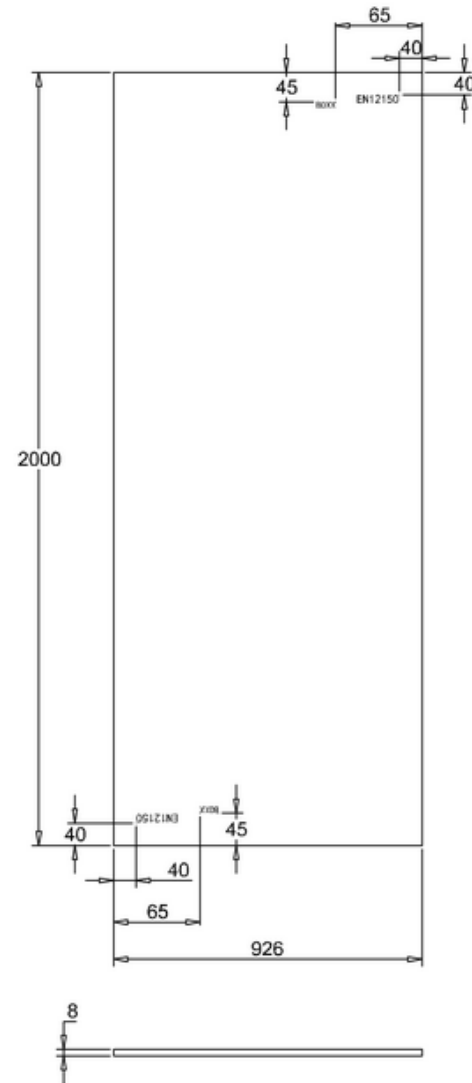

# 51000030700 - PLAYTIME 1000 WALK IN FRONT SCREEN CHR H2000

## 613721 - Playtime shower column integrated head

Bottom view

### Note:

For each part of the accessory, the dimension tolerance should be followed the list below.

0 ~ 100	101 ~ 200	201 ~ 400	≥ 401
±1	±2	±3	±5

For the finished assembly, the dimension tolerance should be followed the list below.

0 ~ 300	≥ 301
±2	±5