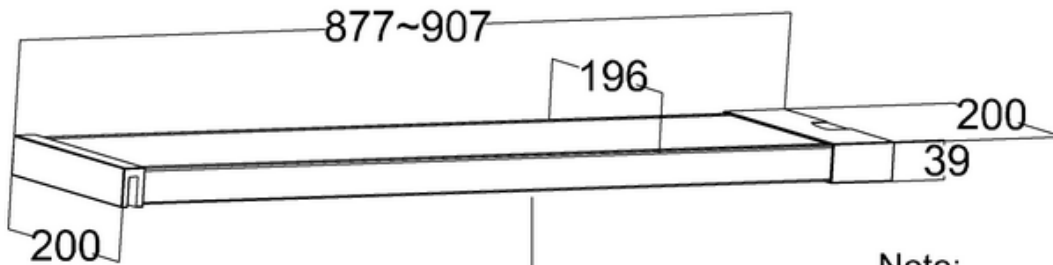

## 613721 - Playtime shower column integrated head

Bottom view