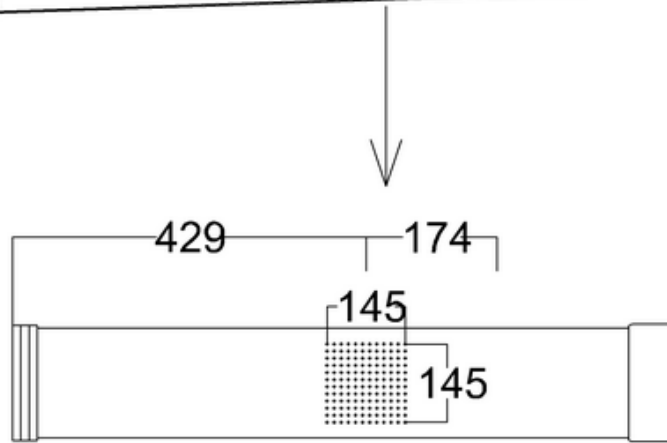

bathstore

51000030710 - PLAYTIME 1200 WALK IN FRONT SCREEN CHR H2000

M 1:1

613721 - Playtime shower column integrated head

Bottom view

Note:

For each part of the accessory, the dimension tolerance should be followed the list below.

0 ~ 100	101 ~ 200	201 ~ 400	≥ 401
±1	±2	±3	±5

For the finished assembly, the dimension tolerance should be followed the list below.

0 ~ 300	≥ 301
±2	±5