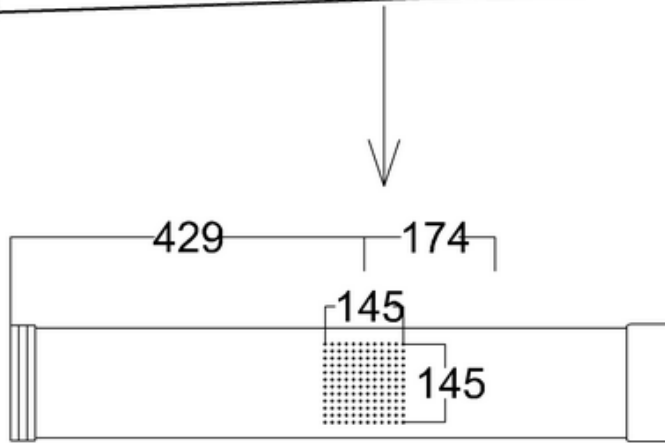

bathstore

51000030700 - PLAYTIME 1000 WALK IN FRONT SCREEN CHR H2000

613721 - Playtime shower column integrated head

Bottom view

Note:

For each part of the accessory, the dimension tolerance should be followed the list below.

0 ~ 100	101 ~ 200	201 ~ 400	≥ 401
±1	±2	±3	±5

For the finished assembly, the dimension tolerance should be followed the list below.

0 ~ 300	≥ 301
±2	±5

617198 - Playtime Walk In Wall Profile Set Chr

Note:

Length: 2000mm.

Dimension tolerance is ± 5 .