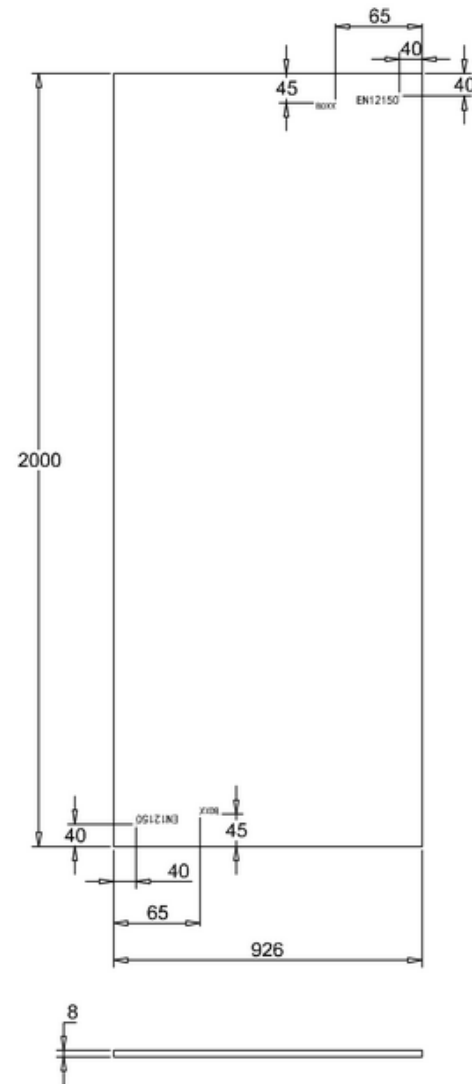

bathstore

51000030700 - PLAYTIME 1000 WALK IN FRONT SCREEN CHR H2000

613721 - Playtime shower column integrated head

Bottom view

Note:

For each part of the accessory, the dimension tolerance should be followed the list below.

0 ~ 100	101 ~ 200	201 ~ 400	≥ 401
±1	±2	±3	±5

For the finished assembly, the dimension tolerance should be followed the list below.

0 ~ 300	≥ 301
±2	±5

617198 - Playtime Walk In Wall Profile Set Chr

Note:

Length: 2000mm.

Dimension tolerance is ± 5 .