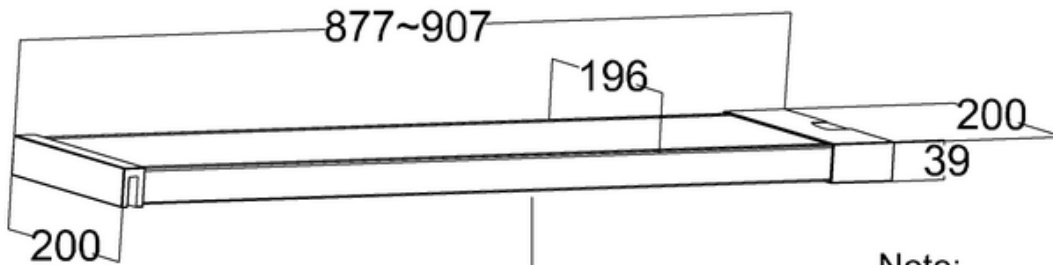

bathstore

51000030700 - PLAYTIME 1000 WALK IN FRONT SCREEN CHR H2000

613721 - Playtime shower column integrated head

Bottom view

Note:

For each part of the accessory, the dimension tolerance should be followed the list below.

0 ~ 100	101 ~ 200	201 ~ 400	≥ 401
±1	±2	±3	±5

For the finished assembly, the dimension tolerance should be followed the list below.

0 ~ 300	≥ 301
±2	±5

617198 - Playtime Walk In Wall Profile Set Chr

Note:

Length: 2000mm.

Dimension tolerance is ± 5 .