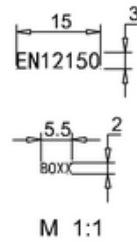

bathstore

51000030700 - PLAYTIME 1000 WALK IN FRONT SCREEN CHR H2000

613721 - Playtime shower column integrated head

Bottom view

Note:

For each part of the accessory, the dimension tolerance should be followed the list below.

0 ~ 100	101 ~ 200	201 ~ 400	≥ 401
±1	±2	±3	±5

For the finished assembly, the dimension tolerance should be followed the list below.

0 ~ 300	≥ 301
±2	±5

617198 - Playtime Walk In Wall Profile Set Chr

Note:

Length: 2000mm.

Dimension tolerance is ± 5 .