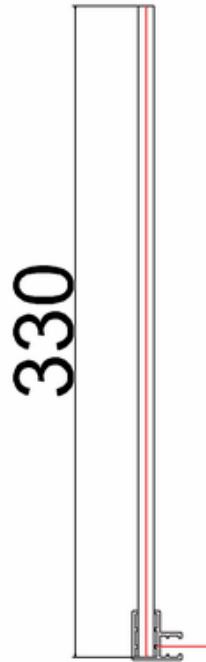

bathstore

51000030700 - PLAYTIME 1000 WALK IN FRONT SCREEN CHR H2000

613721 - Playtime shower column integrated head

Bottom view

Note:

For each part of the accessory, the dimension tolerance should be followed the list below.

0 ~ 100	101 ~ 200	201 ~ 400	≥ 401
±1	±2	±3	±5

For the finished assembly, the dimension tolerance should be followed the list below.

0 ~ 300	≥ 301
±2	±5

617137 - Playtime Walk In 300 Side Panel Chr

Note:
Height: 2000mm.
Whole dimension tolerance is ± 5 .
Glass dimension tolerance is ± 2 .

617198 - Playtime Walk In Wall Profile Set Chr

Note:
Length: 2000mm.
Dimension tolerance is ± 5 .