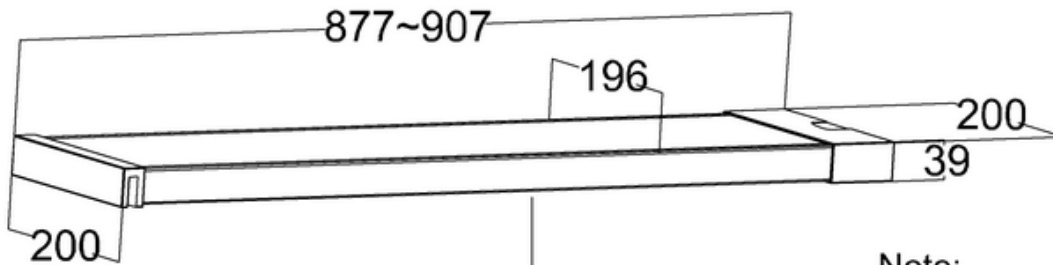

bathstore

51000030700 - PLAYTIME 1000 WALK IN FRONT SCREEN CHR H2000

613721 - Playtime shower column integrated head

Bottom view

Note:

For each part of the accessory, the dimension tolerance should be followed the list below.

0 ~ 100	101 ~ 200	201 ~ 400	≥ 401
±1	±2	±3	±5

For the finished assembly, the dimension tolerance should be followed the list below.

0 ~ 300	≥ 301
±2	±5

617137 - Playtime Walk In 300 Side Panel Chr

Note:
Height: 2000mm.
Whole dimension tolerance is ± 5 .
Glass dimension tolerance is ± 2 .

617198 - Playtime Walk In Wall Profile Set Chr

Note:
Length: 2000mm.
Dimension tolerance is ± 5 .