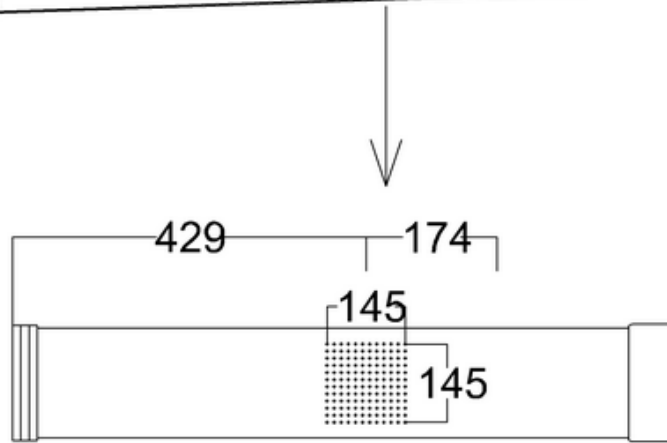

bathstore

51000030700 - PLAYTIME 1000 WALK IN FRONT SCREEN CHR H2000

613721 - Playtime shower column integrated head

Bottom view

Note:

For each part of the accessory, the dimension tolerance should be followed the list below.

0 ~ 100	101 ~ 200	201 ~ 400	≥ 401
±1	±2	±3	±5

For the finished assembly, the dimension tolerance should be followed the list below.

0 ~ 300	≥ 301
±2	±5

617137 - Playtime Walk In 300 Side Panel Chr

Note:
Height: 2000mm.
Whole dimension tolerance is ± 5 .
Glass dimension tolerance is ± 2 .

617198 - Playtime Walk In Wall Profile Set Chr

Note:
Length: 2000mm.
Dimension tolerance is ± 5 .