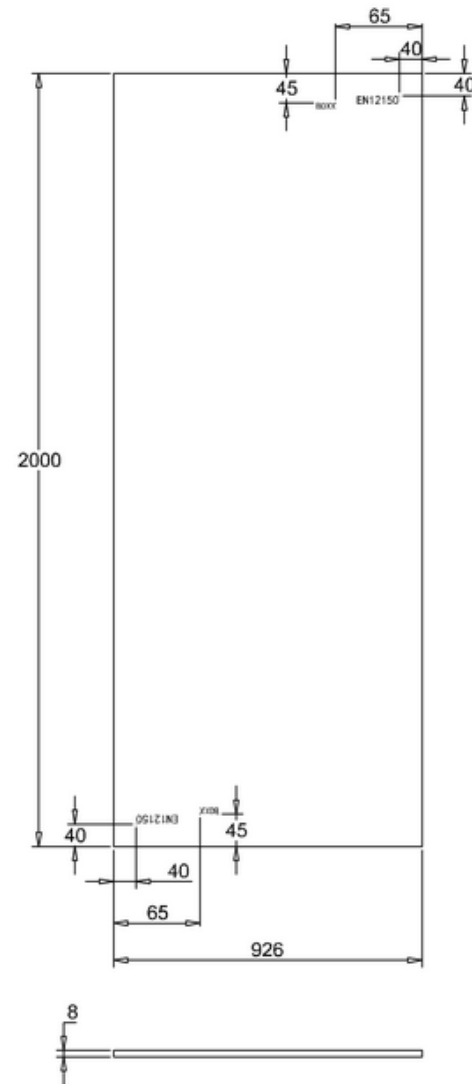

bathstore

51000030700 - PLAYTIME 1000 WALK IN FRONT SCREEN CHR H2000

613721 - Playtime shower column integrated head

Bottom view

Note:

For each part of the accessory, the dimension tolerance should be followed the list below.

0 ~ 100	101 ~ 200	201 ~ 400	≥ 401
±1	±2	±3	±5

For the finished assembly, the dimension tolerance should be followed the list below.

0 ~ 300	≥ 301
±2	±5

617137 - Playtime Walk In 300 Side Panel Chr

Note:
Height: 2000mm.
Whole dimension tolerance is ± 5 .
Glass dimension tolerance is ± 2 .

617198 - Playtime Walk In Wall Profile Set Chr

Note:
Length: 2000mm.
Dimension tolerance is ± 5 .