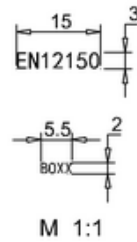

bathstore

51000030700 - PLAYTIME 1000 WALK IN FRONT SCREEN CHR H2000

613721 - Playtime shower column integrated head

Bottom view

Note:

For each part of the accessory, the dimension tolerance should be followed the list below.

0 ~ 100	101 ~ 200	201 ~ 400	≥ 401
±1	±2	±3	±5

For the finished assembly, the dimension tolerance should be followed the list below.

0 ~ 300	≥ 301
±2	±5

617137 - Playtime Walk In 300 Side Panel Chr

Note:
Height: 2000mm.
Whole dimension tolerance is ± 5 .
Glass dimension tolerance is ± 2 .

617198 - Playtime Walk In Wall Profile Set Chr

Note:
Length: 2000mm.
Dimension tolerance is ± 5 .