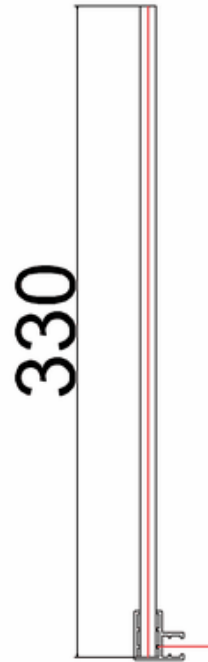

bathstore

51000030700 - PLAYTIME 1000 WALK IN FRONT SCREEN CHR H2000

613721 - Playtime shower column integrated head

Bottom view

Note:

For each part of the accessory, the dimension tolerance should be followed the list below.

0 ~ 100	101 ~ 200	201 ~ 400	≥ 401
±1	±2	±3	±5

For the finished assembly, the dimension tolerance should be followed the list below.

0 ~ 300	≥ 301
±2	±5

617137 - Playtime Walk In 300 Side Panel Chr

Note:
Height: 2000mm.
Whole dimension tolerance is ± 5 .
Glass dimension tolerance is ± 2 .