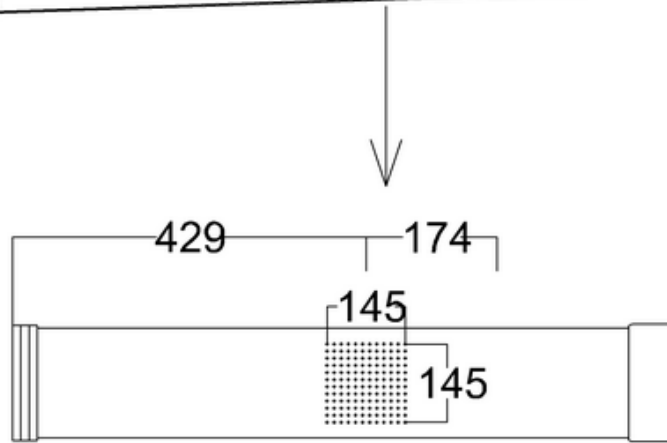

bathstore

51000030700 - PLAYTIME 1000 WALK IN FRONT SCREEN CHR H2000

613721 - Playtime shower column integrated head

Bottom view

Note:

For each part of the accessory, the dimension tolerance should be followed the list below.

0 ~ 100	101 ~ 200	201 ~ 400	≥ 401
±1	±2	±3	±5

For the finished assembly, the dimension tolerance should be followed the list below.

0 ~ 300	≥ 301
±2	±5

617137 - Playtime Walk In 300 Side Panel Chr

Note:
Height: 2000mm.
Whole dimension tolerance is ± 5 .
Glass dimension tolerance is ± 2 .