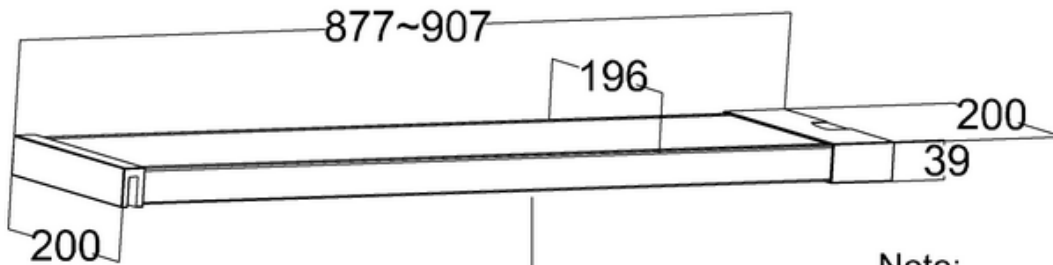

bathstore

51000030700 - PLAYTIME 1000 WALK IN FRONT SCREEN CHR H2000

613721 - Playtime shower column integrated head

Bottom view

Note:

For each part of the accessory, the dimension tolerance should be followed the list below.

0 ~ 100	101 ~ 200	201 ~ 400	≥ 401
±1	±2	±3	±5

For the finished assembly, the dimension tolerance should be followed the list below.

0 ~ 300	≥ 301
±2	±5

617137 - Playtime Walk In 300 Side Panel Chr

Note:
Height: 2000mm.
Whole dimension tolerance is ± 5 .
Glass dimension tolerance is ± 2 .