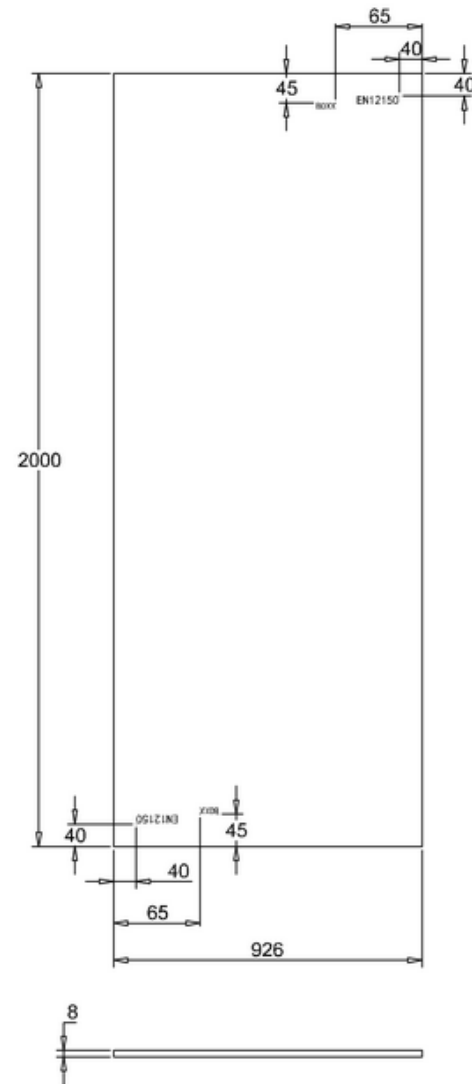

bathstore

51000030700 - PLAYTIME 1000 WALK IN FRONT SCREEN CHR H2000

613721 - Playtime shower column integrated head

Bottom view

Note:

For each part of the accessory, the dimension tolerance should be followed the list below.

0 ~ 100	101 ~ 200	201 ~ 400	≥ 401
±1	±2	±3	±5

For the finished assembly, the dimension tolerance should be followed the list below.

0 ~ 300	≥ 301
±2	±5

617137 - Playtime Walk In 300 Side Panel Chr

Note:
Height: 2000mm.
Whole dimension tolerance is ± 5 .
Glass dimension tolerance is ± 2 .