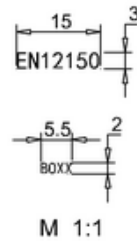

bathstore

51000030700 - PLAYTIME 1000 WALK IN FRONT SCREEN CHR H2000

613721 - Playtime shower column integrated head

Bottom view

Note:

For each part of the accessory, the dimension tolerance should be followed the list below.

0 ~ 100	101 ~ 200	201 ~ 400	≥ 401
±1	±2	±3	±5

For the finished assembly, the dimension tolerance should be followed the list below.

0 ~ 300	≥ 301
±2	±5

617137 - Playtime Walk In 300 Side Panel Chr

Note:
Height: 2000mm.
Whole dimension tolerance is ± 5 .
Glass dimension tolerance is ± 2 .