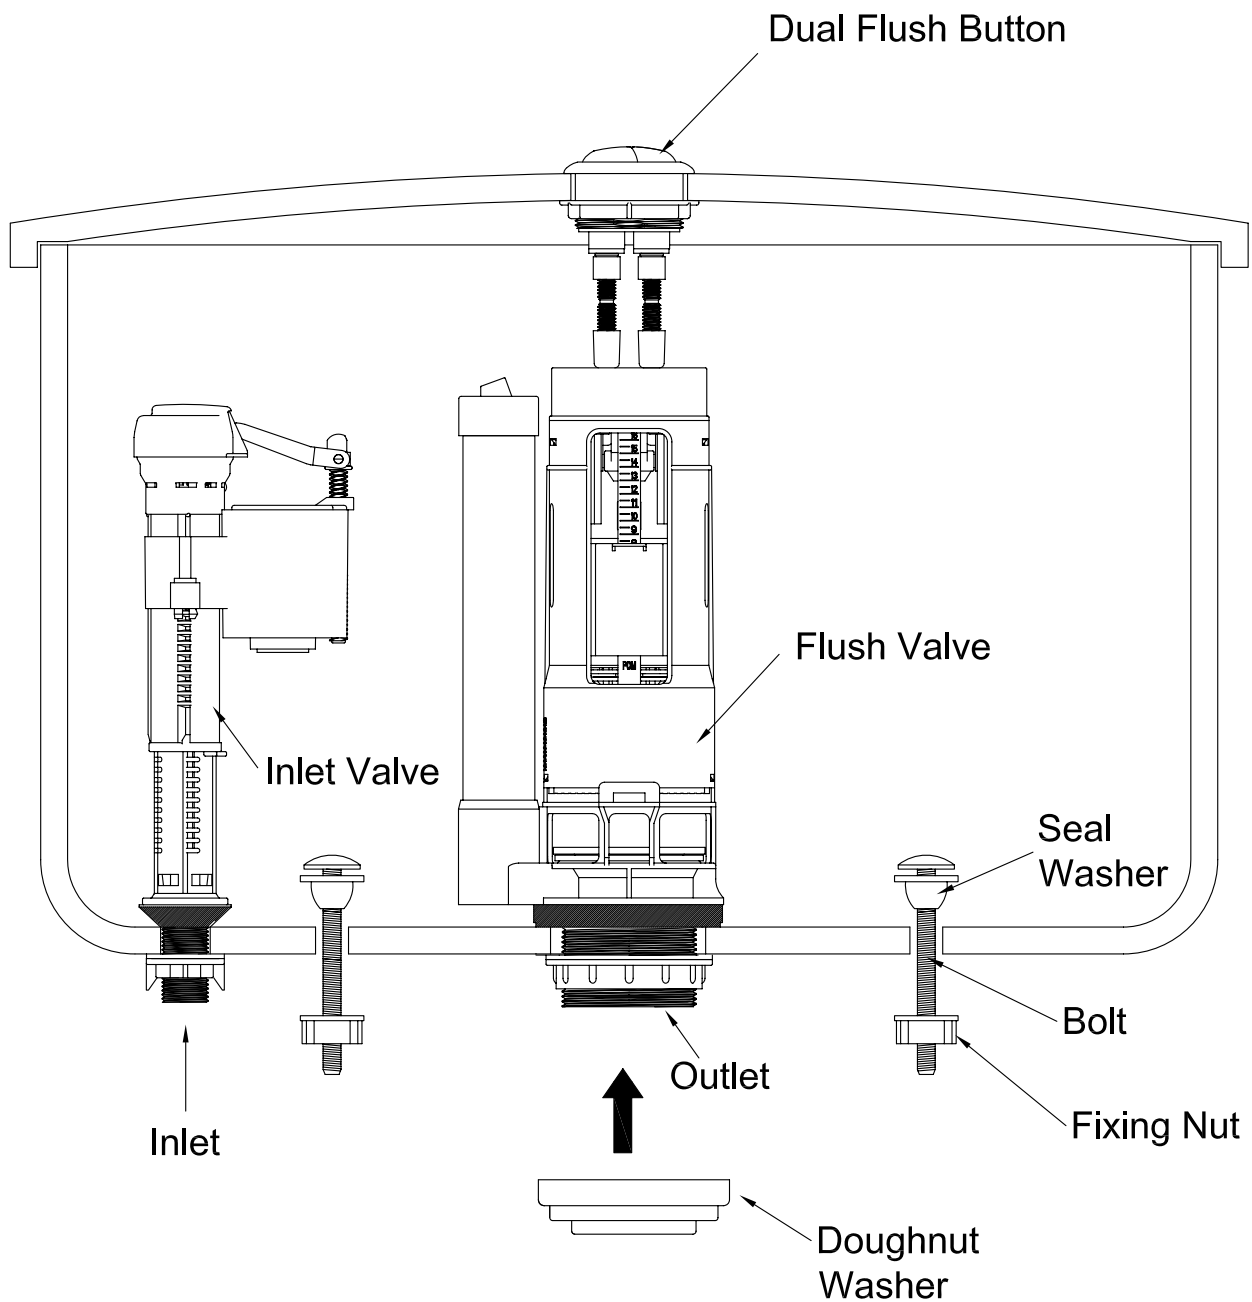

## Demi Seat Installation Instruction - 41200240050

Please give the manual to the end user.  
Please read the manual thoroughly before installation.

Bolts (2), Washers (2), Nuts (2) are supplied.

Push the 2 bolts into the slide track at the end of the seat.

Insert the 2 bolts into fixing holes of the pan.

Adjust the seat so that it fits well.

Underneath the pan attach the washers and nuts.

Once the seat and pan match, fully tighten the nut.

# Demi Cistern Fittings

41200240060

The flush and inlet valves have been preset for a standard 3L/6L flush. Install as shown in the diagram.

When the cistern is fitted to the pan the rear naturally tapers towards to the top. The WC should be installed with the cistern sitting like this on the pan. Do not push the pan up against the wall tilting the cistern forward as this can affect the WC's function.