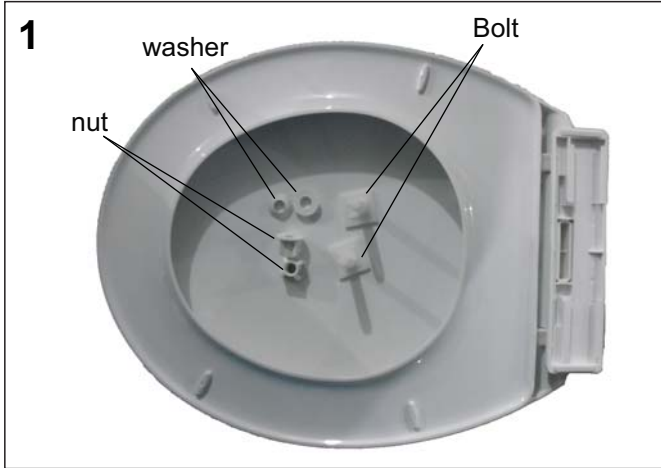

## Demi Seat Installation Instruction - 41200240050

Please give the manual to the end user.  
Please read the manual thoroughly before installation.

Bolts (2), Washers (2), Nuts (2) are supplied.

Push the 2 bolts into the slide track at the end of the seat.

Insert the 2 bolts into fixing holes of the pan.

Adjust the seat so that it fits well.

Underneath the pan attach the washers and nuts.

Once the seat and pan match, fully tighten the nut.

# Demi Cistern Fittings

41200240060

The flush and inlet valves have been preset for a standard 3L/6L flush. Install as shown in the diagram.

When the cistern is fitted to the pan the rear naturally tapers towards to the top. The WC should be installed with the cistern sitting like this on the pan. Do not push the pan up against the wall tilting the cistern forward as this can affect the WC's function.