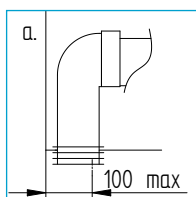

DEMI CLOSE COUPLED TOILET INC SEAT

ILLUSTRATED

41200240010 DEMI CLOSE COUPLED TOILET INC SEAT
 41200240090 DEMI MATCH THERMOPLASTIC SOFT CLOSE SEAT

CONFIGURATION OPTIONS

MATERIAL

Vitreous China cistern and pan

STANDARDS

BS3402
 BS EN 33
 BS EN 997

WEIGHTS

Pan and seat 27.5kg

COLOURS AND FINISHES

White

SPECIAL NOTES

Floor fixings supplied with pan