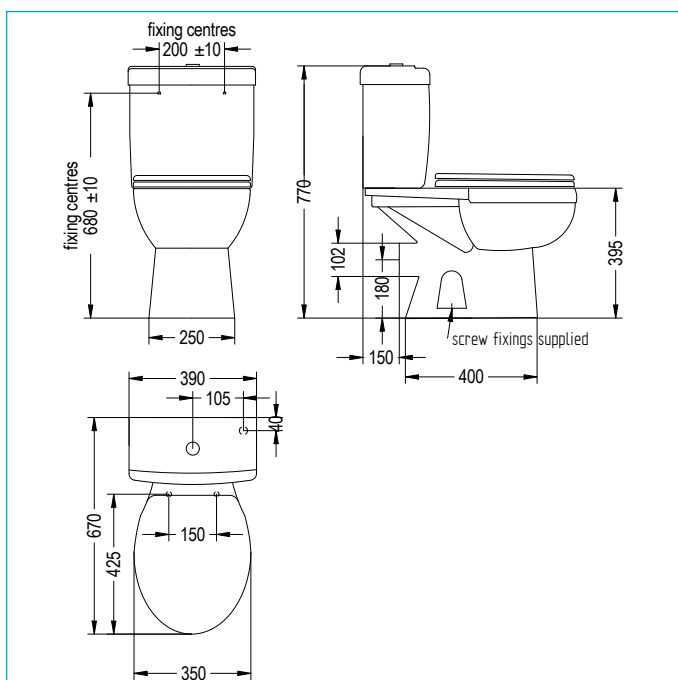

DEMI CLOSE COUPLED TOILET INC SEAT

ILLUSTRATED

41200240010 DEMI CLOSE COUPLED TOILET INC SEAT
 41200240090 DEMI MATCH THERMOPLASTIC SOFT CLOSE SEAT

CONFIGURATION OPTIONS

MATERIAL

Vitreous China cistern and pan

STANDARDS

BS3402
 BS EN 33
 BS EN 997

WEIGHTS

Pan and seat 27.5kg

COLOURS AND FINISHES

White

SPECIAL NOTES

Floor fixings supplied with pan

a. Convert horizontal outlet with 90 degree bend connector

FEATURES

Timeless style, open back

Horizontal outlet, 6 & 3 litre