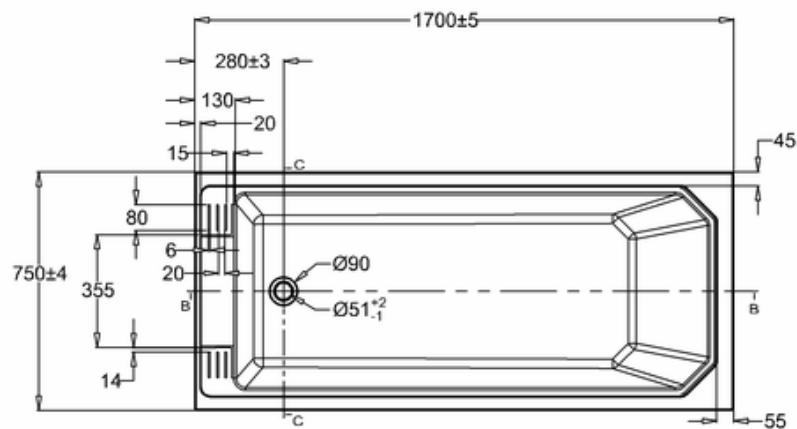

bathstore

41405003150 - 1700 SAVOY THERMAFORM BATH NTH WHT L1700 W750 H435 EXC FEET

B - B