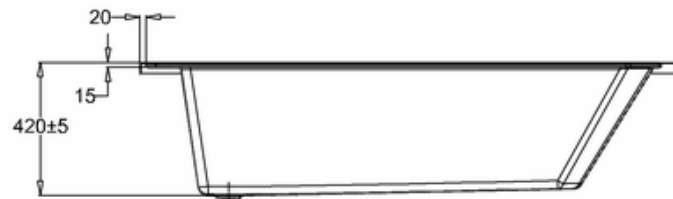

bathstore

41405003150 - 1700 SAVOY THERMAFORM BATH NTH WHT L1700 W750 H435 EXC FEET

B - B