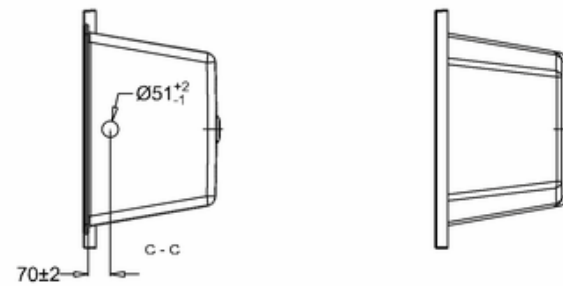

bathstore

41405003150 - 1700 SAVOY THERMAFORM BATH NTH WHT L1700 W750 H435 EXC FEET

B - B