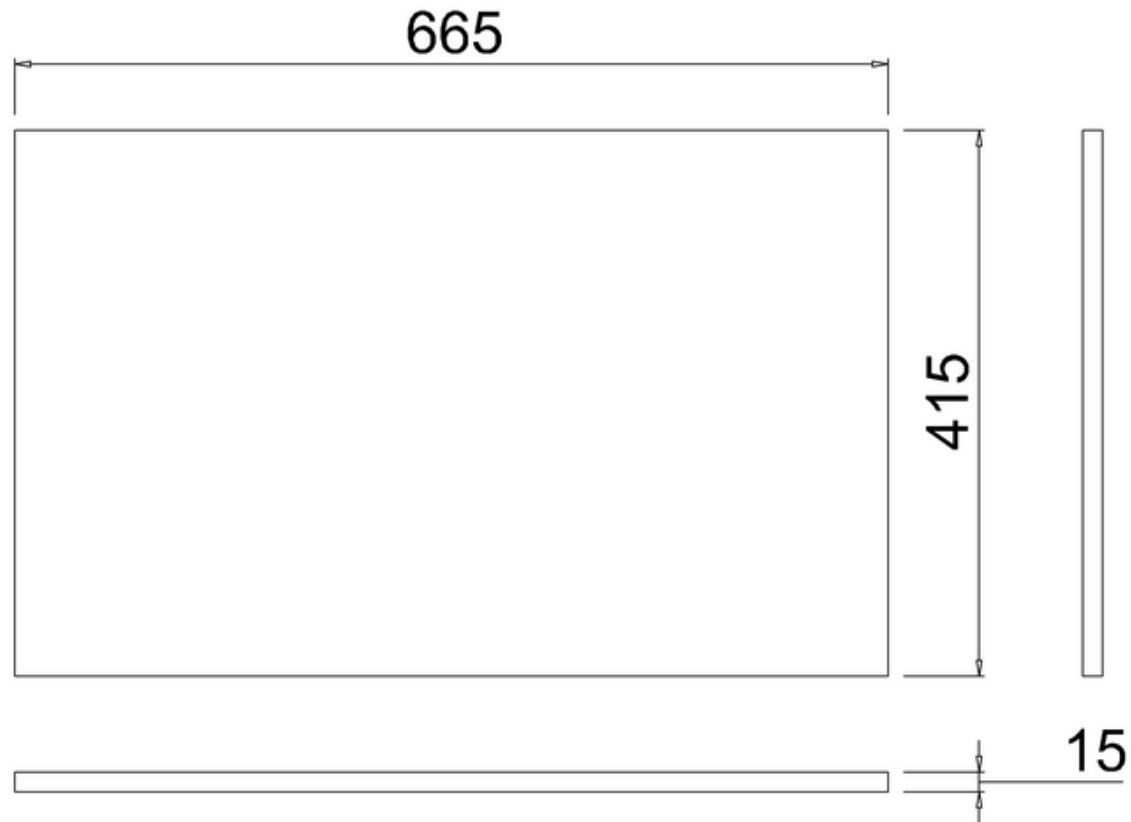

bathstore

**20050072540 - SAVOY OLD ENGLISH WHT SHELF FOR DOUBLE
DOOR BASIN UNIT**

Note:

Dimension tolerance is ± 5 .