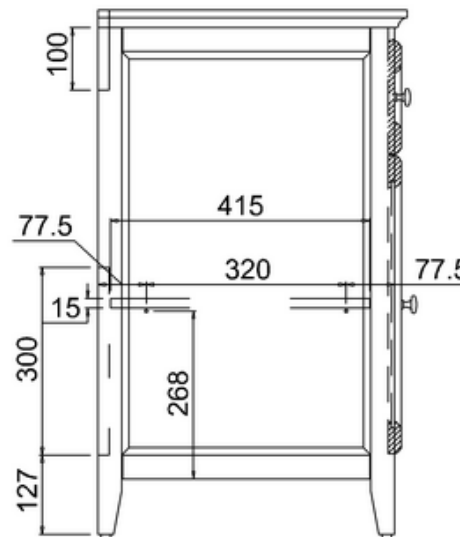

bathstore

20050072600 - SAVOY OLD ENGLISH WHITE 600 BASIN UNIT SINGLE DOOR - NO TOP W600 H855 D508

Note:

The length, width, height dimension tolerance is

: ± 5

The shelf dimension tolerance is: ± 2

bathstore

Savoy Single Worktop W600 D508 H18

bathstore

20005000210 - Savoy Fully inset Vanity Basin 1TH