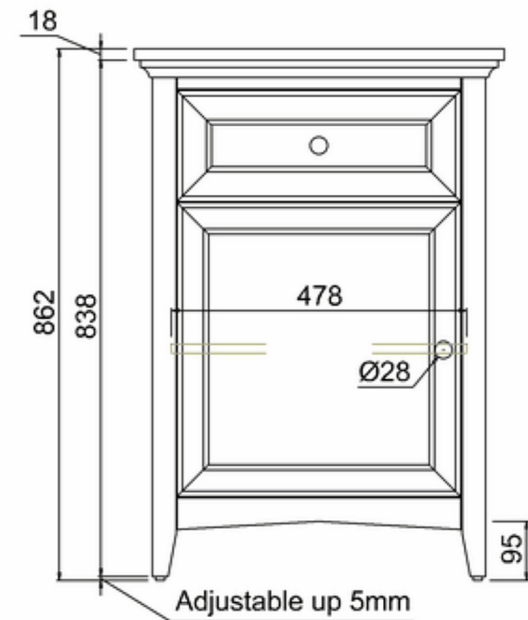

bathstore

20050072600 - SAVOY OLD ENGLISH WHITE 600 BASIN UNIT SINGLE DOOR - NO TOP W600 H855 D508

Note:

The length, width, height dimension tolerance is

: ± 5

The shelf dimension tolerance is: ± 2

bathstore

Savoy Single Worktop W600 D508 H18

bathstore

20005000210 - Savoy Fully inset Vanity Basin 1TH