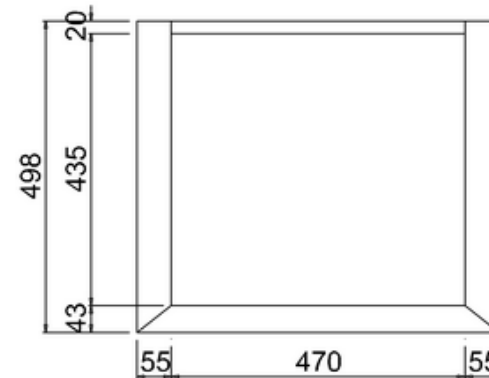

bathstore

20050072600 - SAVOY OLD ENGLISH WHITE 600 BASIN UNIT SINGLE DOOR - NO TOP W600 H855 D508

Note:

The length, width, height dimension tolerance is

: ± 5

The shelf dimension tolerance is: ± 2

bathstore

Savoy Single Worktop W600 D508 H18

bathstore

20005000210 - Savoy Fully inset Vanity Basin 1TH