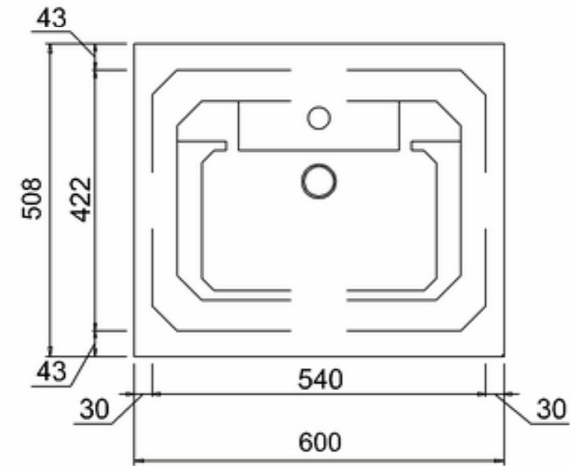

bathstore

20050072600 - SAVOY OLD ENGLISH WHITE 600 BASIN UNIT SINGLE DOOR - NO TOP W600 H855 D508

Note:

The length, width, height dimension tolerance is

: ± 5

The shelf dimension tolerance is: ± 2

bathstore

Savoy Single Worktop W600 D508 H18

bathstore

20005000210 - Savoy Fully inset Vanity Basin 1TH