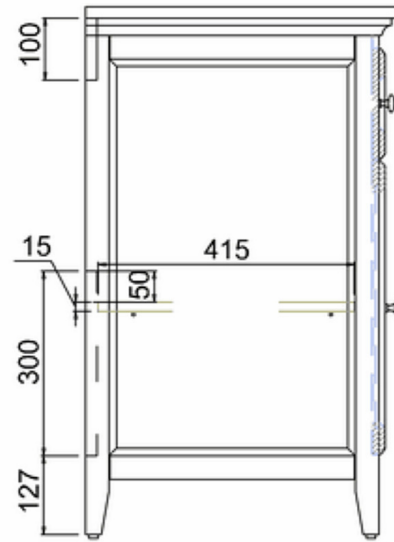

bathstore

20050072600 - SAVOY OLD ENGLISH WHITE 600 BASIN UNIT SINGLE DOOR - NO TOP W600 H855 D508

Note:

The length, width, height dimension tolerance is

: ± 5

The shelf dimension tolerance is: ± 2

bathstore

Savoy Single Worktop W600 D508 H18

bathstore

20005000210 - Savoy Fully inset Vanity Basin 1TH