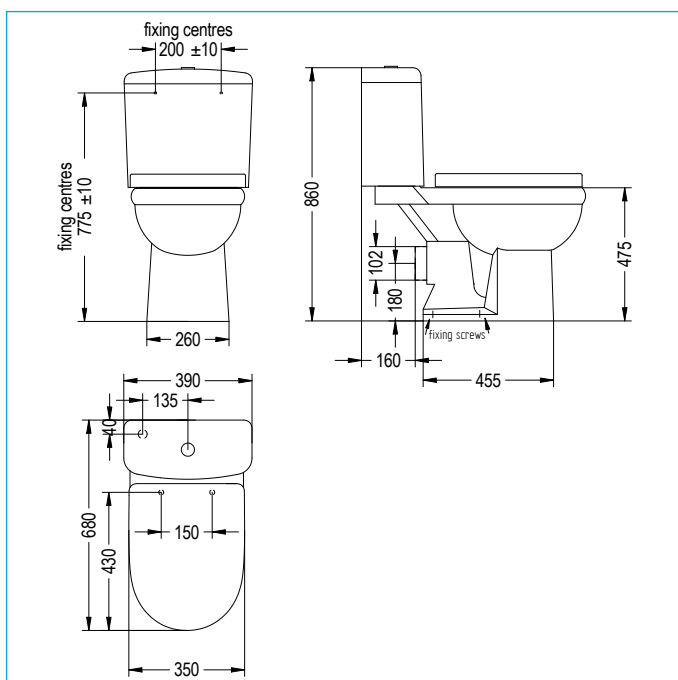

DENVER COMFORT CLOSE COUPLED TOILET

ILLUSTRATED

41700020011 DENVER COMFORT CLOSE COUPLED TOILET
 41800010450 PAN
 41800050270 CISTERN
 41100060930 CISTERN FITTINGS
 41800090220 ECONOMY PP SEAT

CONFIGURATION OPTIONS

MATERIAL

Vitreous China cistern and pan

STANDARDS

BS 3402
 BS EN 33
 BS EN997

NET WEIGHTS

Cistern 12.5kg
 Pan 27.2kg
 Fittings 0.75kg
 Seat 2.18kg

COLOURS AND FINISHES

White

SPECIAL NOTES

No floor fittings supplied with pan
 a. Convert horizontal outlet with 90 degree bend connector

FEATURES

Timeless style, open back
 Horizontal outlet, 6 & 3 litre flush

For further details:

Go online at bathstore.com