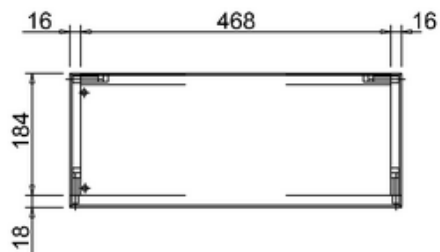

# 20050090030 - BASICS MATCH WC UNIT WHT EXC FITTINGS W500 D202 H770

B 1:5

A 1:6

Note:

The length, width, height dimension tolerance is: ?5

The shelf dimension tolerance is: ?2

bathstore

# 41100060160 - BATHSTORE DUAL CONCEALED CISTERN POLY JACKET TOP ACCESS 400x357x160