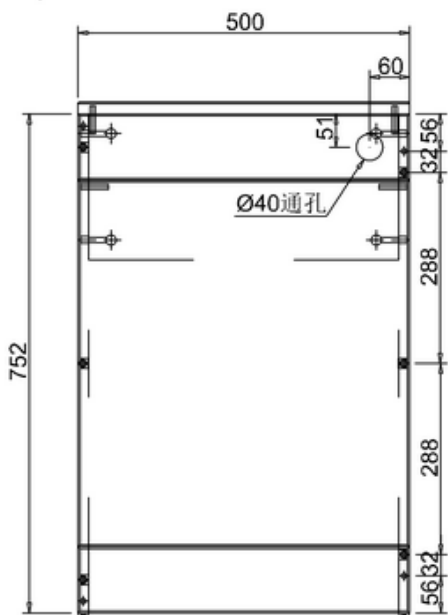

# 20050090030 - BASICS MATCH WC UNIT WHT EXC FITTINGS W500 D202 H770

B 1:5

A 1:6

Note:

The length, width, height dimension tolerance is: ?5

The shelf dimension tolerance is: ?2

bathstore

# 41100060160 - BATHSTORE DUAL CONCEALED CISTERN POLY JACKET TOP ACCESS 400x357x160