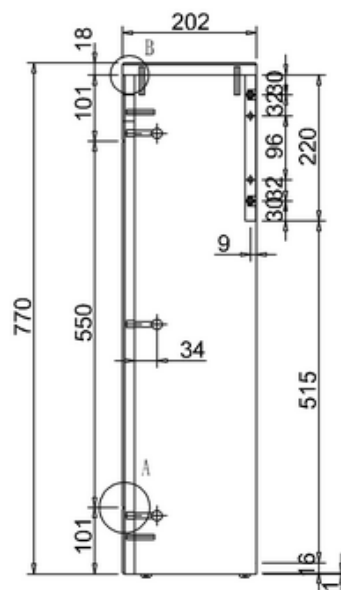

# 20050090030 - BASICS MATCH WC UNIT WHT EXC FITTINGS W500 D202 H770

B 1:5

A 1:6

Note:

The length, width, height dimension tolerance is: ?5

The shelf dimension tolerance is: ?2

bathstore

# 41100060160 - BATHSTORE DUAL CONCEALED CISTERN POLY JACKET TOP ACCESS 400x357x160