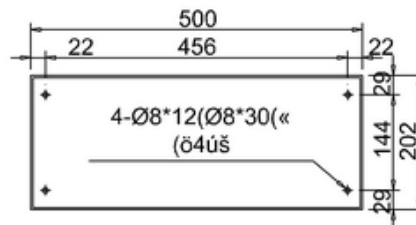

# 20050090030 - BASICS MATCH WC UNIT WHT EXC FITTINGS W500 D202 H770

B 1:5

A 1:6

Note:

The length, width, height dimension tolerance is: ?5

The shelf dimension tolerance is: ?2

bathstore

# 41100060160 - BATHSTORE DUAL CONCEALED CISTERN POLY JACKET TOP ACCESS 400x357x160