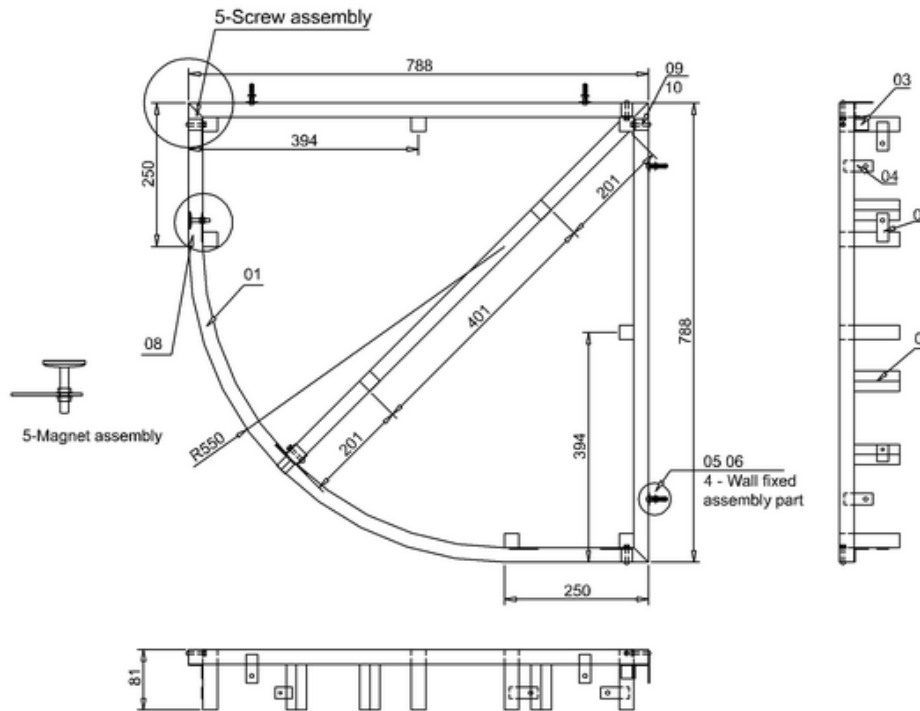

bathstore

44400006300 - FRAME FOR 800 QUADRANT SHOWER TRAY H95-115 STF00Q800

10	Screw	M5	Q235	piece	5
09	Grub screw	M5*35	Q235	piece	5
08	Magnet	Ø32		piece	5
07	Magnet fixed part	2*20 L=50	Q235	piece	5
06	Wall plug	M8		piece	4
05	Wall screw	M5*35		piece	4
04	Wall fixed part	2*20 L=50	Q235	piece	4
03	Supporting iron part	25*25*2 L=20	Q235	piece	7
02	Square feet tube	25*25*1 L=80	Q235	piece	10
01	Tube	25*25*1	Q235	piece	5
CODE	NAME	SIZE	MATERIAL	UNIT	QTY