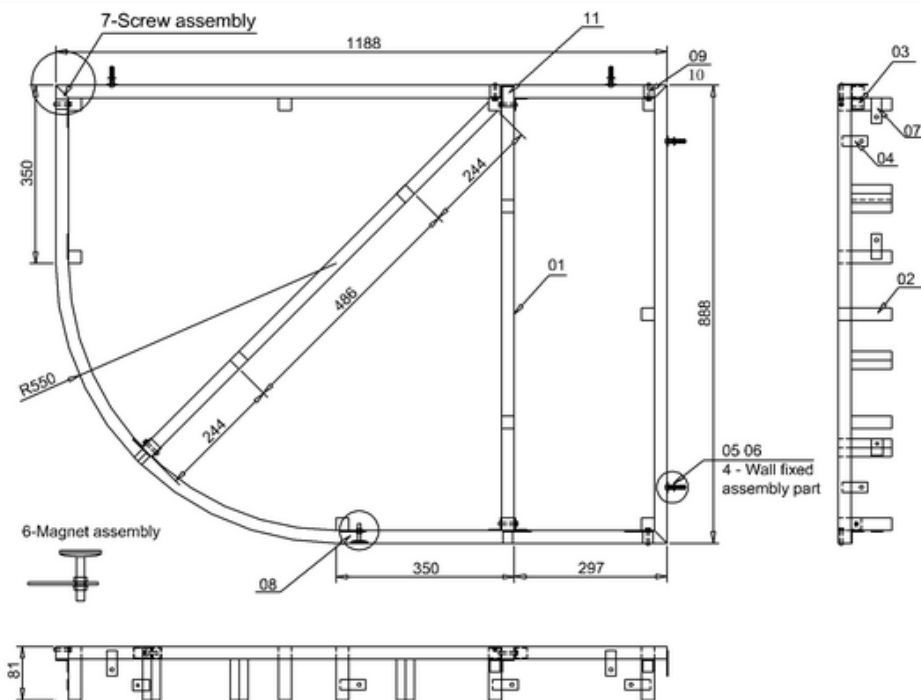

bathstore

44400006330 - FRAME FOR 1200 LEFT HAND QUADRANT SHOWER TRAY H95-115 STFQ9X12L

11	supporting iron part	25*25*2 L=40	Q235	piece	1
10	Screw	M5	Q235	piece	7
09	Grub screw	M5*35	Q235	piece	7
08	Magnet	Ø32		piece	6
07	Magnet fixed part	2*20 L=50	Q235	piece	6
06	Wall plug	M8		piece	4
05	Wall screw	M5*35		piece	4
04	Wall fixed part	2*20 L=50	Q235	piece	4
03	Supporting iron part	25*25*2 L=20	Q235	piece	7
02	Square feet tube	25*25*1 L=80	Q235	piece	14
01	Tube	25*25*1	Q235	piece	7
CODE	NAME	SIZE	MATERIAL	UNIT	QTY