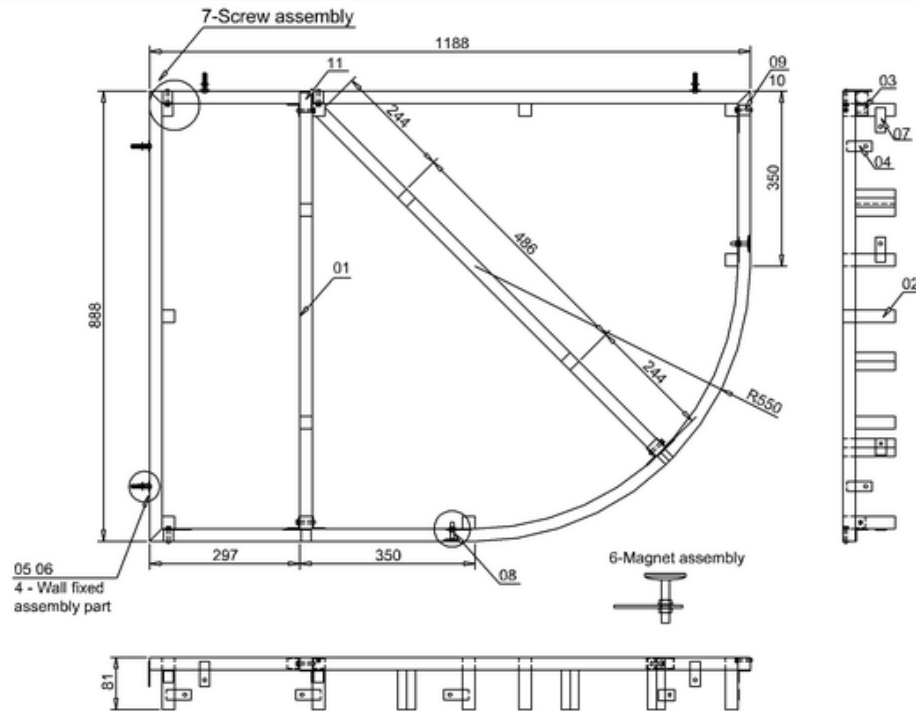

bathstore

44400006340 - FRAME FOR 1200 RIGHT HAND QUADRANT SHOWER TRAY H95-115 STFQ9X12R

11	supporting iron part	25*25*2 L=40	Q235	piece	1
10	Screw	M5	Q235	piece	7
09	Grub screw	M5*35	Q235	piece	7
08	Magnet	Ø32		piece	6
07	Magnet fixed part	2*20 L=50	Q235	piece	6
06	Wall plug	M8		piece	4
05	Wall screw	M5*35		piece	4
04	Wall fixed part	2*20 L=50	Q235	piece	4
03	Supporting iron part	25*25*2 L=20	Q235	piece	7
02	Square feet tube	25*25*1 L=80	Q235	piece	14
01	Tube	25*25*1	Q235	piece	7
CODE	NAME	SIZE	MATERIAL	UNIT	QTY