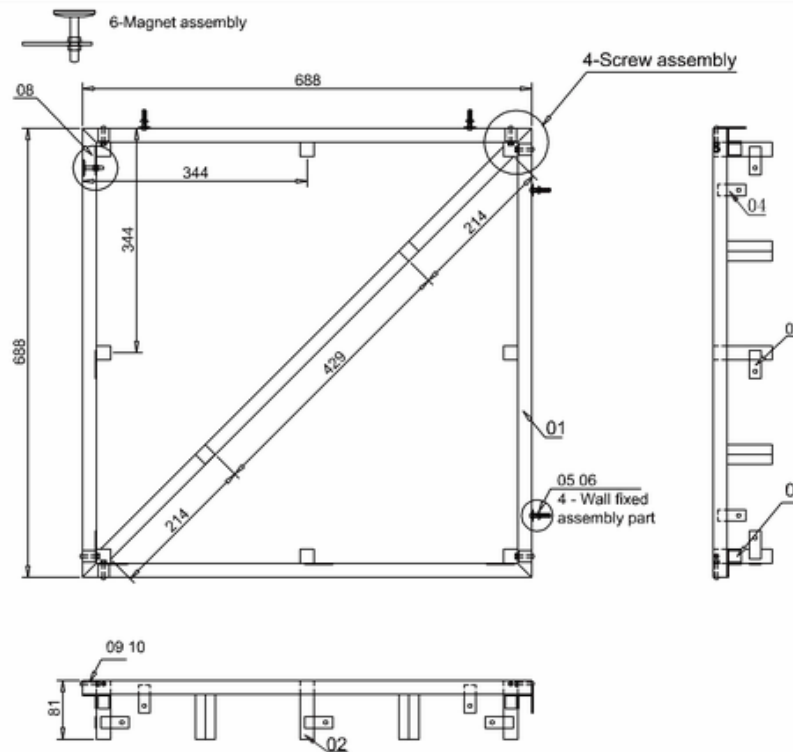

bathstore

44400006350 - FRAME FOR 700 x 700 SHOWER TRAY H95-115 STFOOS700

10	Screw	M5	Q235	piece	6
09	Grub screw	M5*35	Q235	piece	6
08	Magnet	Ø32		piece	6
07	Magnet fixed part	2*20 L=50	Q235	piece	6
06	Wall plug	M8		piece	4
05	Wall screw	M5*35		piece	4
04	Wall fixed part	2*20 L=50	Q235	piece	4
03	Supporting iron part	25*25*2 L=20	Q235	piece	6
02	Square feet tube	25*25*1 L=80	Q235	piece	10
01	Tube	25*25*1	Q235	piece	5
CODE	NAME	SIZE	MATERIAL	UNIT	QTY