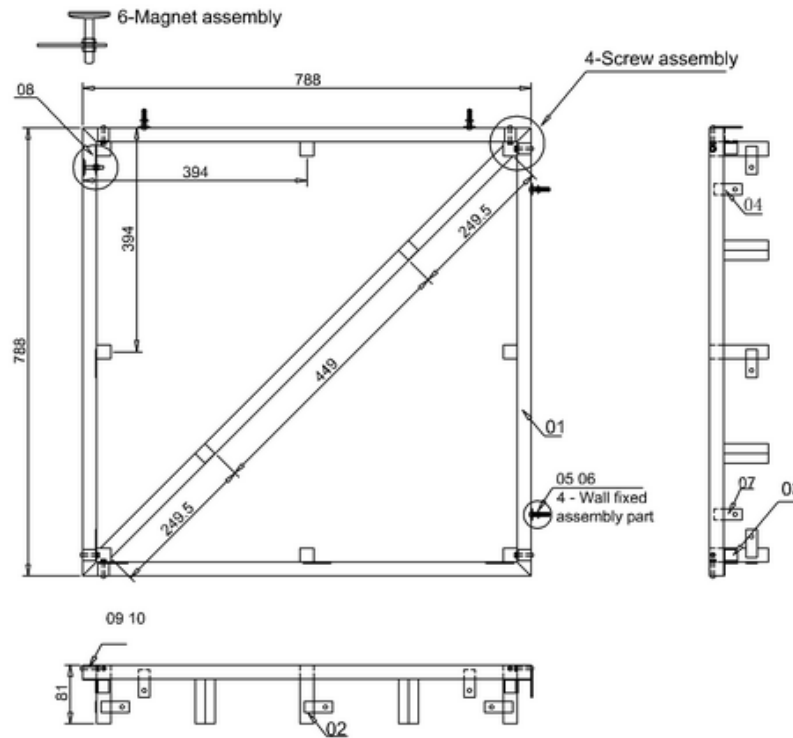

bathstore

44400006390 - FRAME FOR 800 x 800 SHOWER TRAY H95-115 STF00S800

10	Screw	M5	Q235	piece	6
09	Grub screw	M5*35	Q235	piece	6
08	Magnet	Ø32		piece	6
07	Magnet fixed part	2*20 L=50	Q235	piece	6
06	Wall plug	M8		piece	4
05	Wall screw	M5*35		piece	4
04	Wall fixed part	2*20 L=50	Q235	piece	4
03	Supporting iron part	25*25*2 L=20	Q235	piece	6
02	Square feet tube	25*25*1 L=80	Q235	piece	10
01	Tube	25*25*1	Q235	piece	5
CODE	NAME	SIZE	MATERIAL	UNIT	QTY