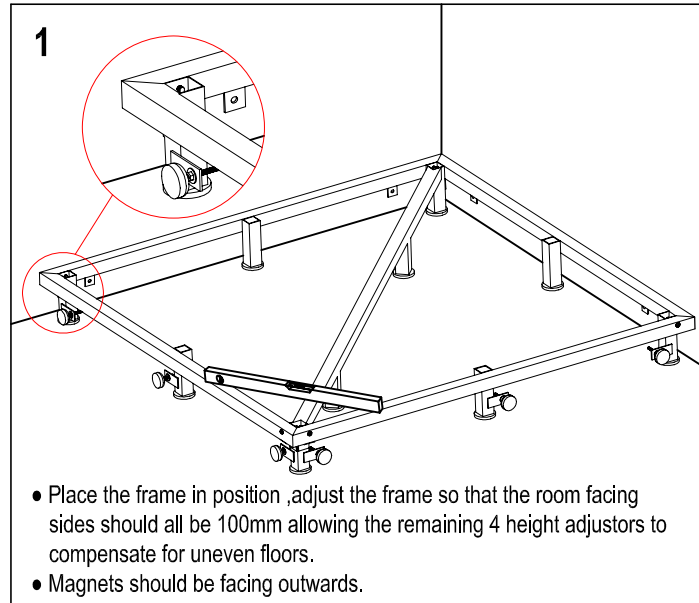

CODE	NAME	QTY
005	Feet	10
002	Magnet	6
003	Wall plug	4
004	Wall screw	4
001	Screw	6

For any further information please contact Bathstore on: **08000 23 23 23**

Or visit our website at [www.bathstore.com](http://www.bathstore.com)