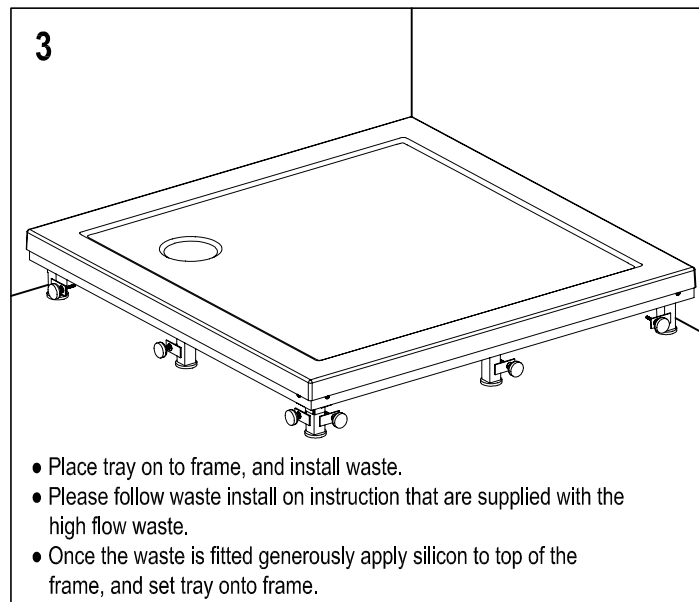

CODE	NAME	QTY
005	Feet	10
002	Magnet	6
003	Wall plug	4
004	Wall screw	4
001	Screw	6

For any further information please contact Bathstore on: **08000 23 23 23**

Or visit our website at [www.bathstore.com](http://www.bathstore.com)