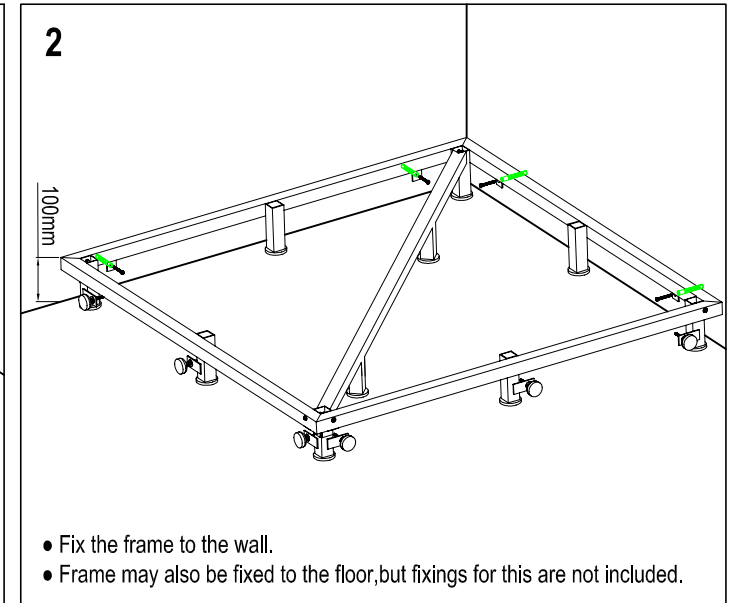

CODE	NAME	QTY
005	Feet	10
002	Magnet	6
003	Wall plug	4
004	Wall screw	4
001	Screw	6

For any further information please contact Bathstore on: **08000 23 23 23**

Or visit our website at [www.bathstore.com](http://www.bathstore.com)