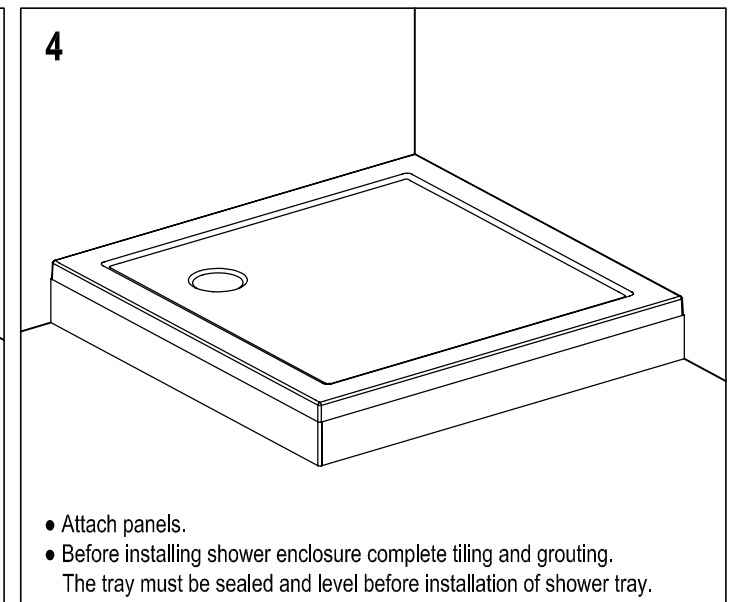

CODE	NAME	QTY
005	Feet	10
002	Magnet	6
003	Wall plug	4
004	Wall screw	4
001	Screw	6

For any further information please contact Bathstore on: **08000 23 23 23**

Or visit our website at [www.bathstore.com](http://www.bathstore.com)