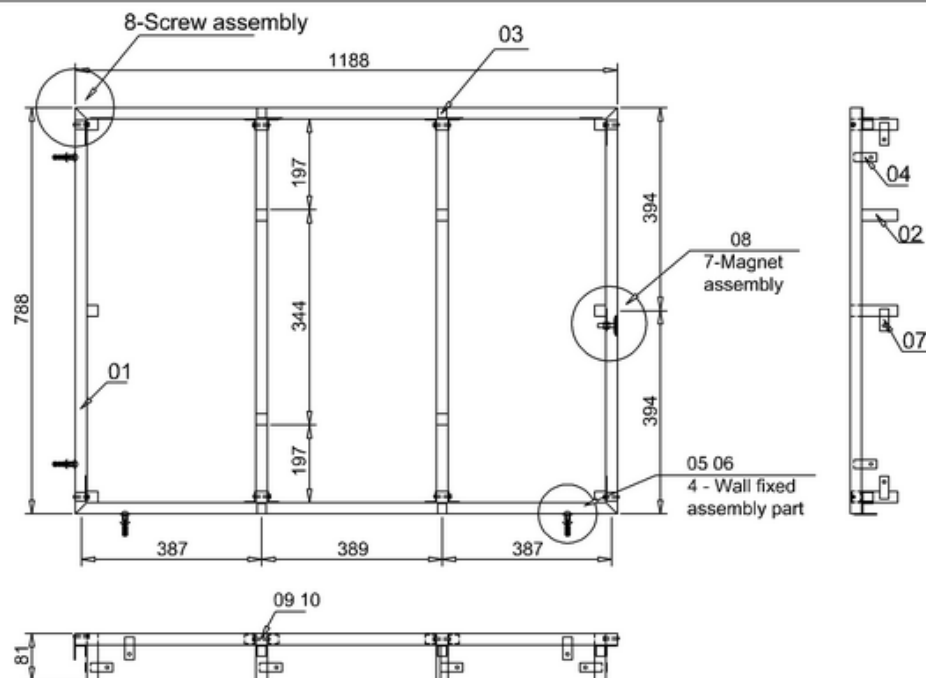

## 44400006430 - FRAME FOR 1200 x 800 SHOWER TRAY H95-115 STFR81200

10	Screw	M5	Q235	piece	8
09	Grub screw	M5*35	Q235	piece	8
08	Magnet	Ø32		piece	7
07	Magnet fixed part	2*20 L=50	Q235	piece	7
06	Wall plug	M8		piece	4
05	Wall screw	M5*35		piece	4
04	Wall fixed part	2*20 L=50	Q235	piece	4
03	Supporting iron part	25*25*2 L=20	Q235	piece	16
02	Square feet tube	25*25*1 L=80	Q235	piece	14
01	Tube	25*25*1	Q235	piece	6
<b>CODE</b>	<b>NAME</b>	<b>SIZE</b>	<b>MATERIAL</b>	<b>UNIT</b>	<b>QTY</b>