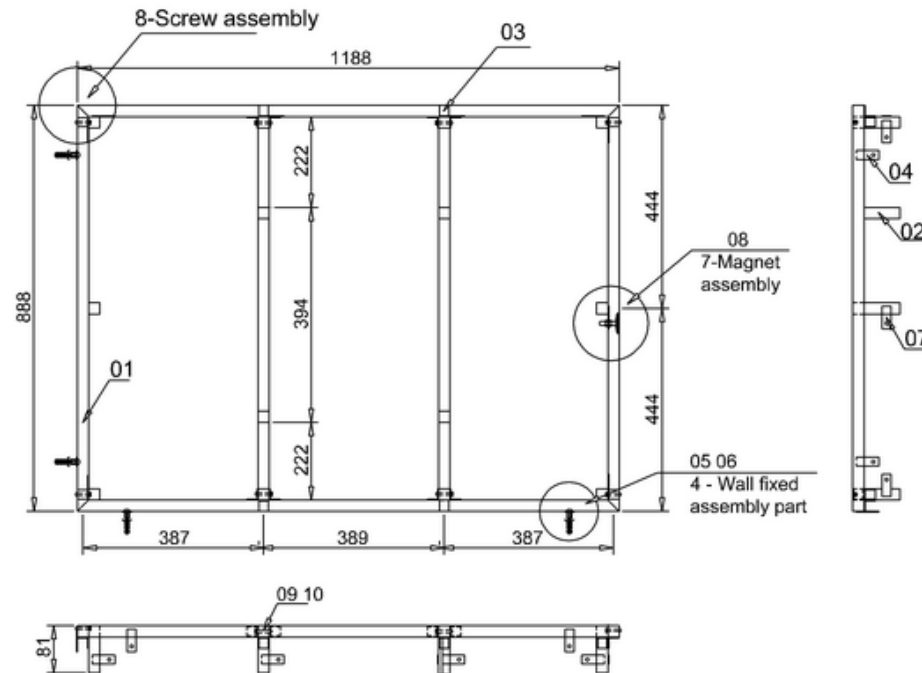

bathstore

44400006450 - FRAME FOR 1200 x 900 SHOWER TRAY H95-115 STFR91200

10	Screw	M5	Q235	piece	8
09	Grub screw	M5*35	Q235	piece	8
08	Magnet	Ø32		piece	7
07	Magnet fixed part	2*20 L=50	Q235	piece	7
06	Wall plug	M8		piece	4
05	Wall screw	M5*35		piece	4
04	Wall fixed part	2*20 L=50	Q235	piece	4
03	Supporting iron part	25*25*2 L=20	Q235	piece	16
02	Square feet tube	25*25*1 L=80	Q235	piece	14
01	Tube	25*25*1	Q235	piece	6
CODE	NAME	SIZE	MATERIAL	UNIT	QTY