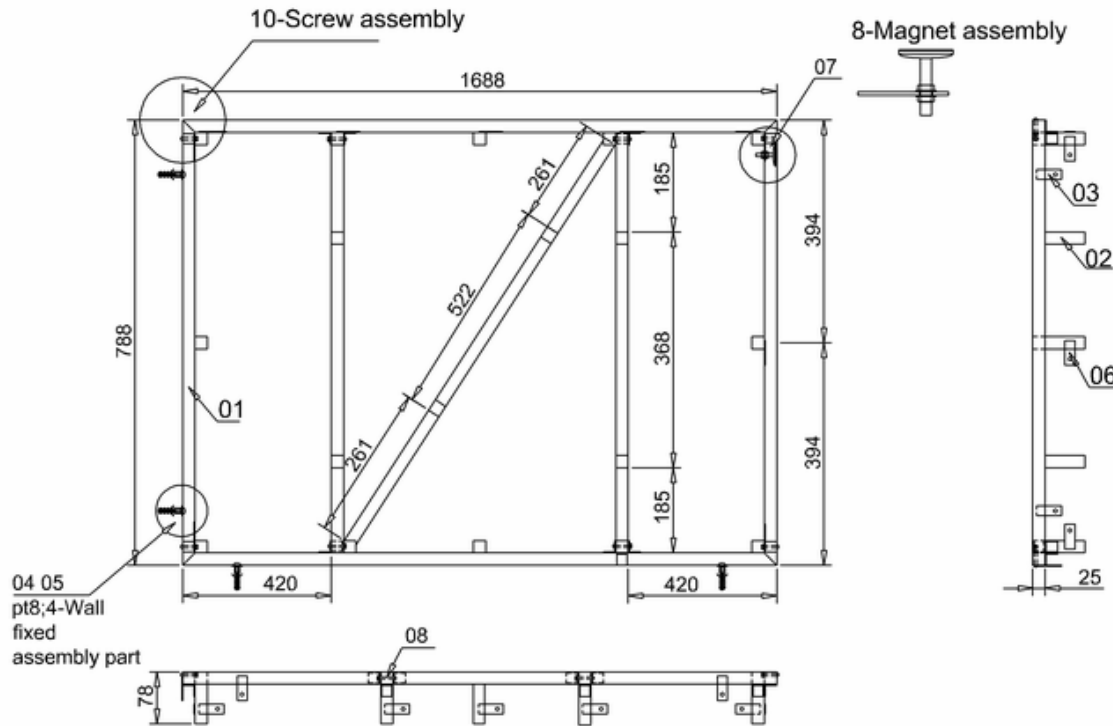

bathstore

44400006490 - FRAME FOR ATLAS WALK IN SHOWER TRAY 1700 x 800 H95-115 STFW81700

| | | | | | |
|-------------|-------------------|--------------|-----------------|-------------|------------|
| 08 | Grub screw | M5*38 | Q235 | piece | 8 |
| 07 | Magnet | Ø32 | | piece | 8 |
| 06 | Magnet fixed part | 2*20 L=50 | Q235 | piece | 9 |
| 05 | Wall plug | M8 | | piece | 4 |
| 04 | Wall screw | M5*38 | | piece | 4 |
| 03 | Wall fixed part | 2*20 L=50 | Q235 | piece | 4 |
| 02 | Square feet tube | 25*25*1 L=80 | Q235 | piece | 18 |
| 01 | Tube | 25*25*1 | Q235 | piece | 7 |
| CODE | NAME | SIZE | MATERIAL | UNIT | QTY |