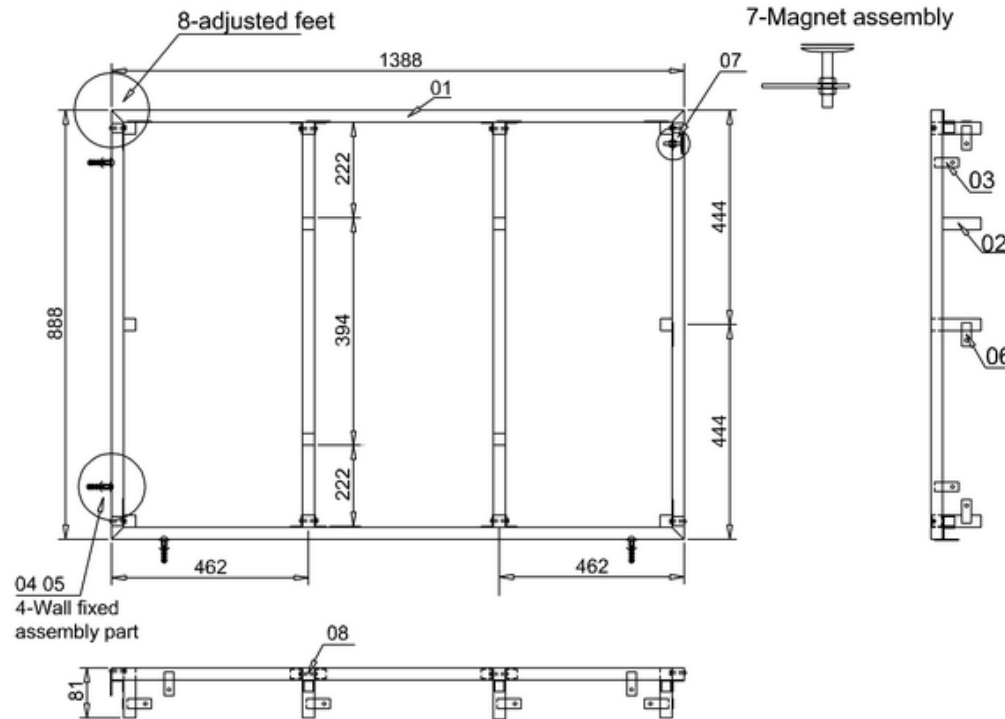

bathstore

44400006500 - FRAME ATLAS WALK IN SHOWER TRAY 1400 x 900 H95-115 STFV91400

08	Grub screw	M5*38	Q235	piece	8
07	Magnet	Ø32		piece	7
06	Magnet fixed part	2*20 L=50	Q235	piece	8
05	Wall plug	M8		piece	4
04	Wall screw	M5*38		piece	4
03	Wall fixed part	2*20 L=50	Q235	piece	4
02	Square feet tube	25*25*1 L=80	Q235	piece	14
01	Tube	25*25*1	Q235	piece	6
CODE	NAME	SIZE	MATERIAL	UNIT	QTY