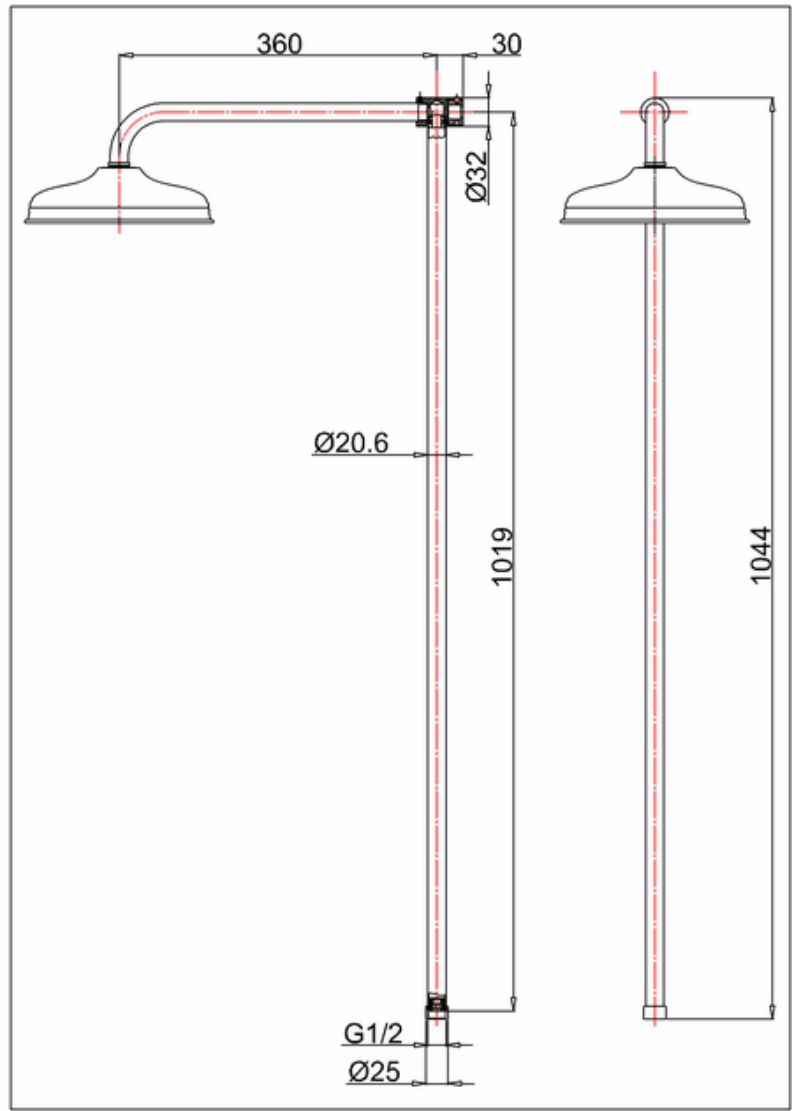

20007013035 - Traditional Rigid Riser Eight Rose-CW/BS product

20007013110 - Traditional Bensham Exposed Thermostatic Shower Valve Chr