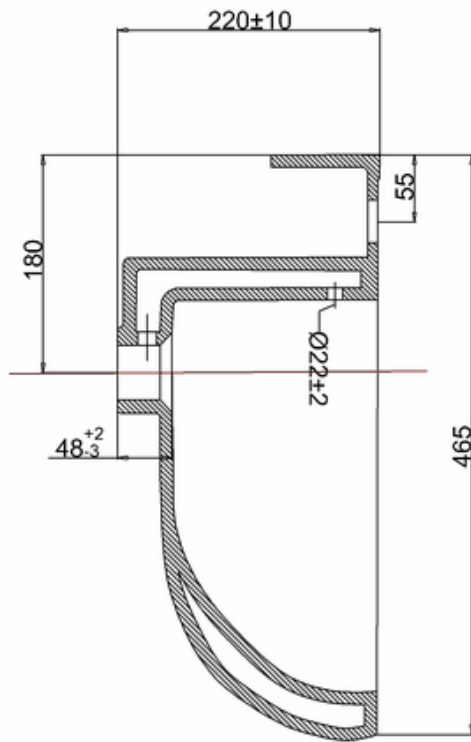

bathstore

41200240010 - BASICS DEMI CLOSED COUPLED PAN CISTERN FITTINGS SEAT MFZ-04D

A Direction

REMARKS:

1. DEMI CISTERN:

Flatness of installation surface: 4mm

2. DEMI WC:

Flatness of installation surface: 3mm

Flatness of whole surface: 6mm

Spigot length: 40Min

Height difference between left and right: 6mm

Height difference between seat hole and front rim: 6mm

bathstore

41200240020 - BASICS DEMI 1TH BASIN WHT W550 D465 H220 MHP29

pt455;REMARKS:

Flatness of installation surface: 3mm

Flatness of whole surface: 6mm

bathstore

41200240040 - BASICS DEMI PEDESTAL WHT H685 MHP29

REMARK:
Flatness of installation surface: 3mm