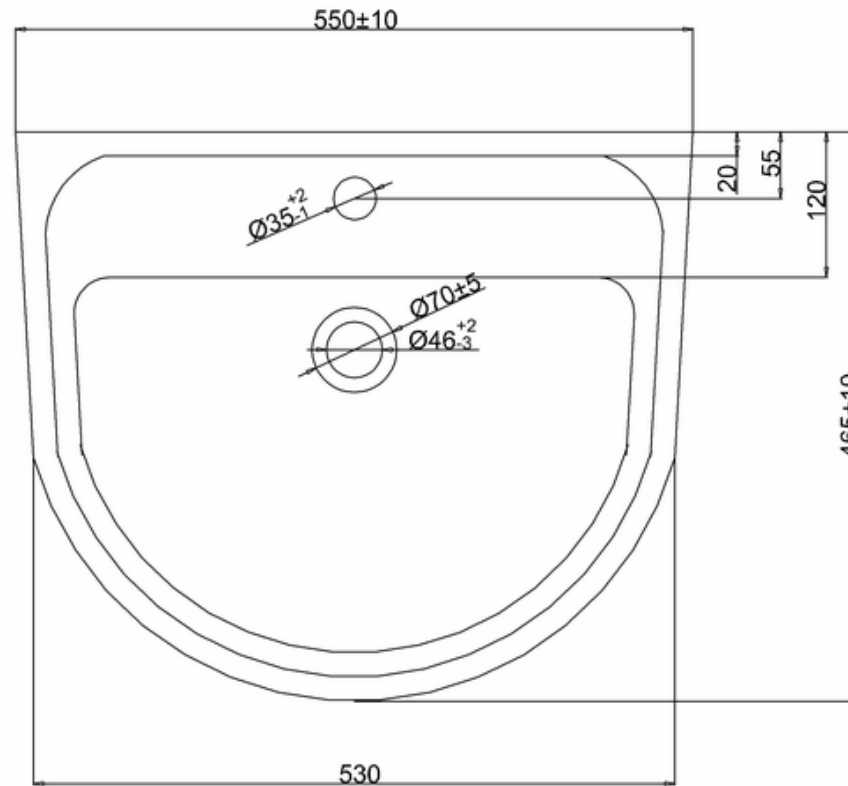

bathstore

41200240010 - BASICS DEMI CLOSED COUPLED PAN CISTERN FITTINGS SEAT MFZ-04D

A Direction

REMARKS:

1. DEMI CISTERN:

Flatness of installation surface: 4mm

2. DEMI WC:

Flatness of installation surface: 3mm

Flatness of whole surface: 6mm

Spigot length: 40Min

Height difference between left and right: 6mm

Height difference between seat hole and front rim: 6mm

bathstore

41200240020 - BASICS DEMI 1TH BASIN WHT W550 D465 H220 MHP29

pt455;REMARKS:

Flatness of installation surface: 3mm

Flatness of whole surface: 6mm

bathstore

41200240040 - BASICS DEMI PEDESTAL WHT H685 MHP29

REMARK:
Flatness of installation surface: 3mm