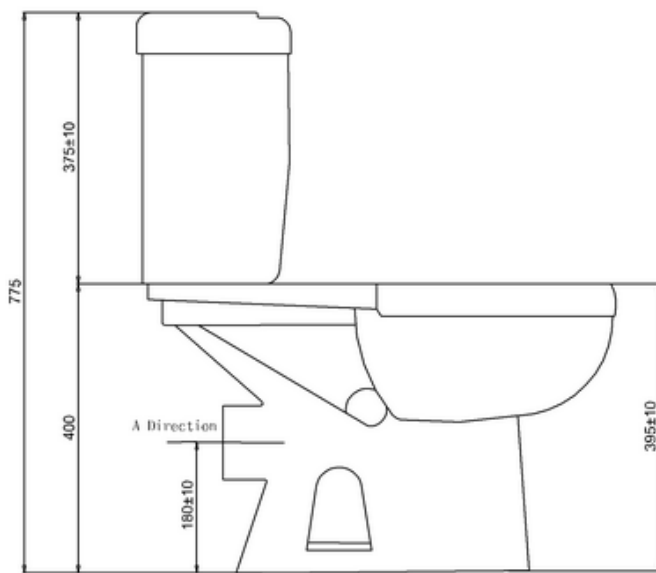

bathstore

41200240010 - BASICS DEMI CLOSED COUPLED PAN CISTERN FITTINGS SEAT MFZ-04D

A Direction

REMARKS:

1. DEMI CISTERN:

Flatness of installation surface: 4mm

2. DEMI WC:

Flatness of installation surface: 3mm

Flatness of whole surface: 6mm

Spigot length: 40Min

Height difference between left and right: 6mm

Height difference between seat hole and front rim: 6mm

bathstore

41200240020 - BASICS DEMI 1TH BASIN WHT W550 D465 H220 MHP29

pt455;REMARKS:

Flatness of installation surface: 3mm

Flatness of whole surface: 6mm

bathstore

41200240040 - BASICS DEMI PEDESTAL WHT H685 MHP29

REMARK:
Flatness of installation surface: 3mm