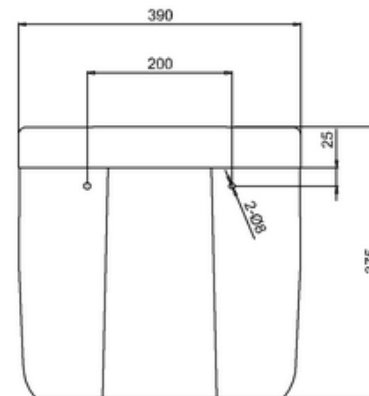

bathstore

41200240010 - BASICS DEMI CLOSED COUPLED PAN CISTERN FITTINGS SEAT MFZ-04D

A Direction

REMARKS:

1. DEMI CISTERN:

Flatness of installation surface: 4mm

2. DEMI WC:

Flatness of installation surface: 3mm

Flatness of whole surface: 6mm

Spigot length: 40Min

Height difference between left and right: 6mm

Height difference between seat hole and front rim: 6mm

bathstore

41200240020 - BASICS DEMI 1TH BASIN WHT W550 D465 H220 MHP29

pt455;REMARKS:

Flatness of installation surface: 3mm

Flatness of whole surface: 6mm

bathstore

41200240040 - BASICS DEMI PEDESTAL WHT H685 MHP29

REMARK:
Flatness of installation surface: 3mm