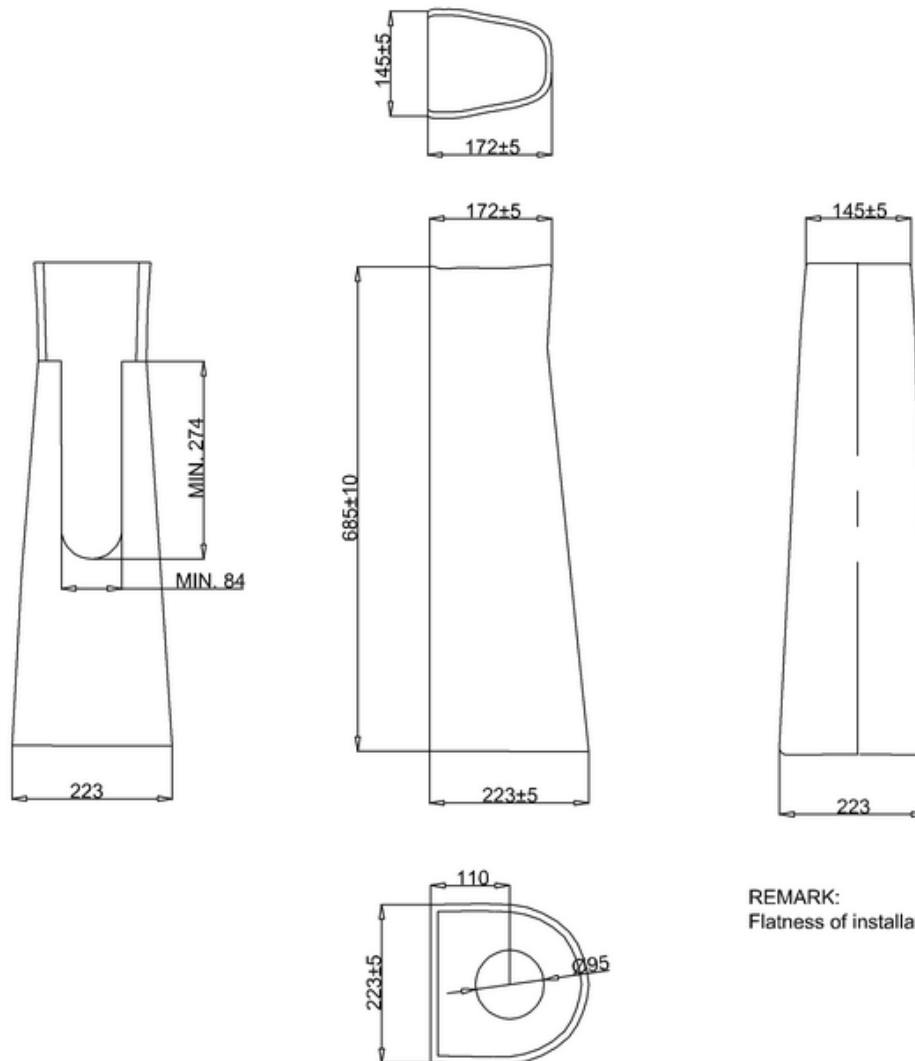

bathstore

41200240010 - BASICS DEMI CLOSED COUPLED PAN CISTERN FITTINGS SEAT MFZ-04D

A Direction

REMARKS:

1. DEMI CISTERN:

Flatness of installation surface: 4mm

2. DEMI WC:

Flatness of installation surface: 3mm

Flatness of whole surface: 6mm

Spigot length: 40Min

Height difference between left and right: 6mm

Height difference between seat hole and front rim: 6mm

bathstore

41200240020 - BASICS DEMI 1TH BASIN WHT W550 D465 H220 MHP29

pt455;REMARKS:

Flatness of installation surface: 3mm

Flatness of whole surface: 6mm

bathstore

41200240040 - BASICS DEMI PEDESTAL WHT H685 MHP29

REMARK:
Flatness of installation surface: 3mm