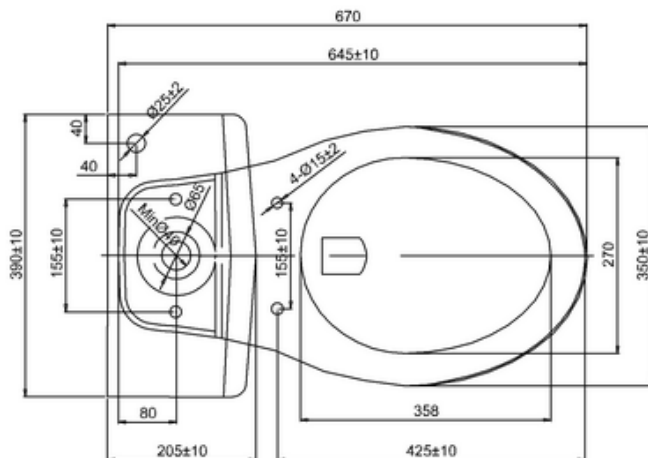

bathstore

41200240010 - BASICS DEMI CLOSED COUPLED PAN CISTERN FITTINGS SEAT MFZ-04D

A Direction

REMARKS:

1. DEMI CISTERN:

Flatness of installation surface: 4mm

2. DEMI WC:

Flatness of installation surface: 3mm

Flatness of whole surface: 6mm

Spigot length: 40Min

Height difference between left and right: 6mm

Height difference between seat hole and front rim: 6mm

bathstore

41200240020 - BASICS DEMI 1TH BASIN WHT W550 D465 H220 MHP29

pt455;REMARKS:

Flatness of installation surface: 3mm

Flatness of whole surface: 6mm

bathstore

41200240040 - BASICS DEMI PEDESTAL WHT H685 MHP29

REMARK:
Flatness of installation surface: 3mm