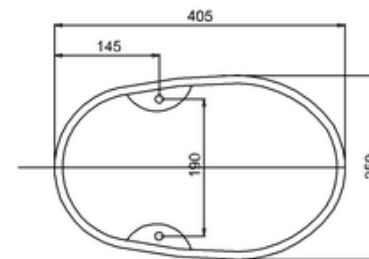

bathstore

41200240010 - BASICS DEMI CLOSED COUPLED PAN CISTERN FITTINGS SEAT MFZ-04D

A Direction

REMARKS:

1. DEMI CISTERN:

Flatness of installation surface: 4mm

2. DEMI WC:

Flatness of installation surface: 3mm

Flatness of whole surface: 6mm

Spigot length: 40Min

Height difference between left and right: 6mm

Height difference between seat hole and front rim: 6mm

bathstore

41200240020 - BASICS DEMI 1TH BASIN WHT W550 D465 H220 MHP29

pt455;REMARKS:

Flatness of installation surface: 3mm

Flatness of whole surface: 6mm

bathstore

41200240040 - BASICS DEMI PEDESTAL WHT H685 MHP29

REMARK:
Flatness of installation surface: 3mm