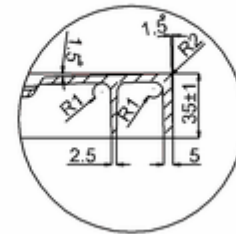

44400005140 - BASE 900x1200x35 Offset Quadrant tray

D-D

B-B

E-E

F-F

G-G