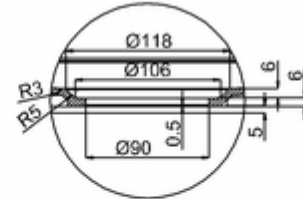

44400005140 - BASE 900x1200x35 Offset Quadrant tray

D-D

B-B

E-E

F-F

G-G