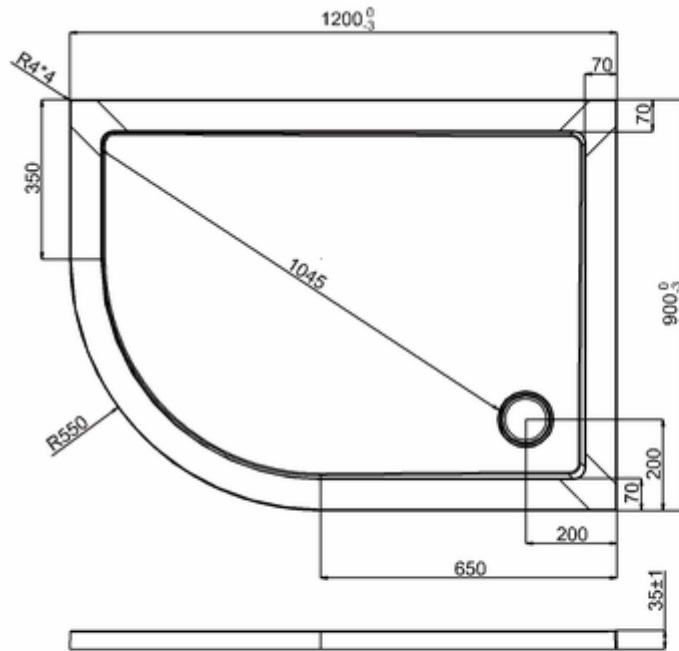

44400005140 - BASE 900x1200x35 Offset Quadrant tray

D-D

B-B

E-E

F-F

G-G