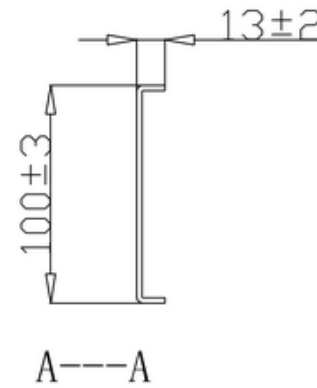

bathstore

44400006510 - Standard Shower Tray Panel - upto 1000 Male

bathstore

44400006520 - Standard Shower Tray Panel - upto 1700 Femail