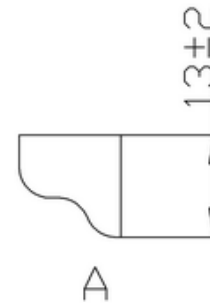

bathstore

44400006510 - Standard Shower Tray Panel - upto 1000 Male

bathstore

44400006520 - Standard Shower Tray Panel - upto 1700 Femail