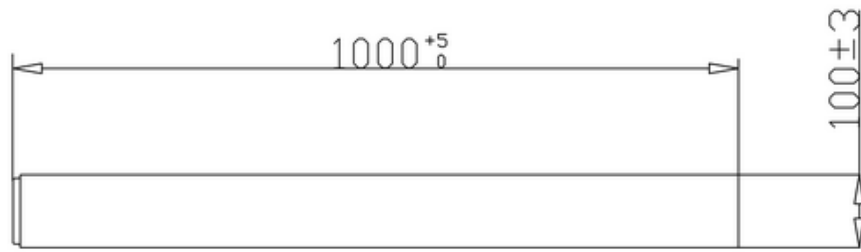

bathstore

44400006510 - Standard Shower Tray Panel - upto 1000 Male

bathstore

44400006520 - Standard Shower Tray Panel - upto 1700 Femail