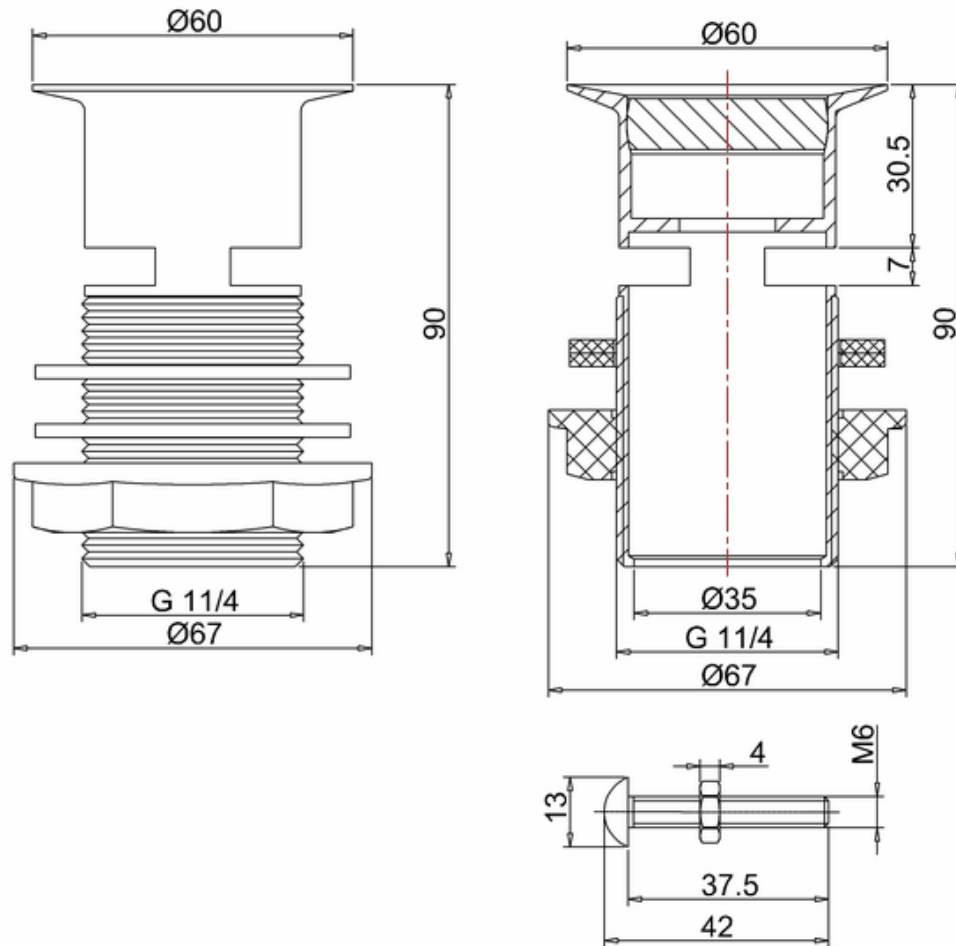

MBSY110N - SKY BASIN MONOBLOC  
With No Pop-up Waste Deck Mounted

## 20003000018 - Flip Top Basin Waste (slotted)

**Note:**

For each part of the accessory, the dimension tolerance should be followed the list below.

0 - 100	101 - 200	201 - 400	$\geq 401$
$\pm 1$	$\pm 2$	$\pm 3$	$\pm 5$

For the finished assembly, the dimension tolerance should be followed the list below.

0 - 300	$\geq 301$
$\pm 2$	$\pm 5$