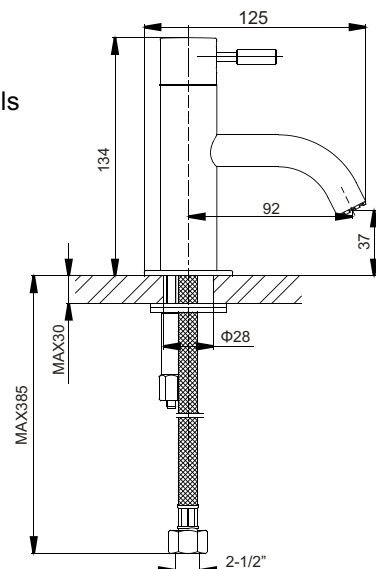

TECHNICAL DATASHEET

Metro Cutie Mini Basin Mixer Chrome

Product specification

Product Code:	20004010515
Finish:	Chrome plated
Product Type:	Modern
Construction:	Bodies of the tap are solid brass castings, and the handles are zinc cast; Solid brass casting produced from grade A brass
Valve Type:	25MM single lever ceramic disc cartridge
Supply:	Suitable for all plumbing systems
Inlet Connections:	1/2" BSP female loose nut, threaded flexible tails
Water Pressure:	Ranges from a minimum pressure of 0.2 to a maximum of 5.0 bar
Net Weight:	0.80 KG

Product specification

- Supplied with metal heads
- Chrome plating conforms to EN817 and EN200 – salt spray test to a level 10 grade.
- The flexible tails: 1/2" (length:470mm) with WRC approval
- Flow straightener: with WRC approval
- No waste supplied with this item
- Not suitable for use with the WaterSave regulator