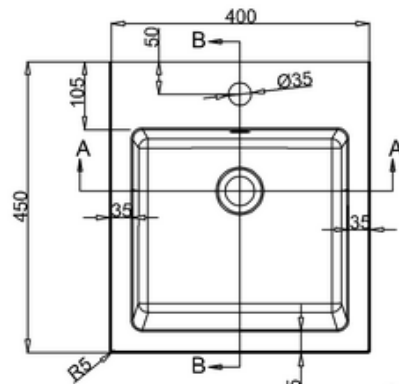

bathstore

41405011460 - MyPlan 400 POLYMARBLE 1TH BASIN WHT WITH OERFLOW W400 D450

B-B

C
SCALE 1:2