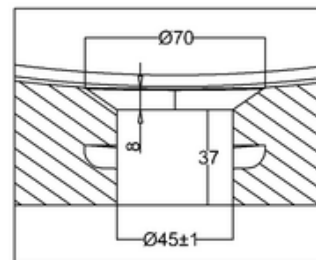

bathstore

41405011460 - MyPlan 400 POLYMARBLE 1TH BASIN WHT WITH OERFLOW W400 D450

B-B

C
SCALE 1:2