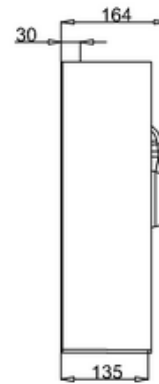

bathstore

41405011460 - MyPlan 400 POLYMARBLE 1TH BASIN WHT WITH OERFLOW W400 D450

B-B

C
SCALE 1:2