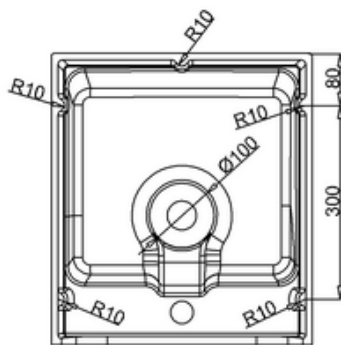

bathstore

41405011460 - MyPlan 400 POLYMARBLE 1TH BASIN WHT WITH OERFLOW W400 D450

B-B

C
SCALE 1:2