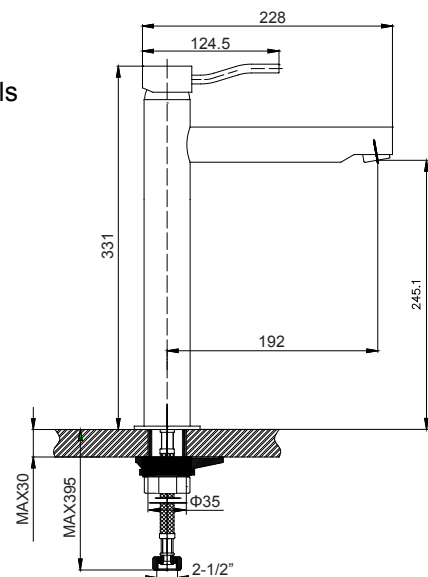

TECHNICAL DATASHEET

Tall Metro Washbowl Basin Mixer with Swivel Spout and Pop up Waste Chrome

Product specification

Product Code:	42900000010
Finish:	Chrome plated
Product Type:	Modern
Construction:	Bodies of the tap are solid brass castings, and the handles are zinc cast; Solid brass casting produced from grade A brass
Valve Type:	35MM single lever ceramic disc cartridge
Supply:	Suitable for all plumbing systems
Inlet Connections:	1/2" BSP female loose nut, threaded flexible tails
Water Pressure:	Ranges from a minimum pressure of 0.2 to a maximum of 5.0 bar
Net Weight:	2.4 KG

Product specification

- Supplied with metal heads
- Chrome plating conforms to EN817 and EN200 – salt spray test to a level 10 grade
- The flexible tails: 1/2" (length:470mm) with WRC approval
- The flow straightener: with WRC approval
- The cartridge: with WRC approval
- No waste supplied with this item
- This product has a Swivel Spout

Flow Rates(litres per minute)

System Pressure	0.2 bar	0.3 bar	0.4 bar	0.5 bar	1 bar	2 bar	3 bar	4 bar	5 bar
42900000010	4.5	5.3	5.6	7.3	8.6	13.2	17.1	19	21.1

WaterSave : If the WaterSave aerator fitting is used the maximum flow rate the tap will deliver is 5 litres per minute