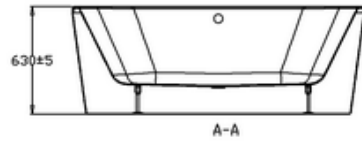

bathstore

**41405003140 - 1700 TREND BACK TO WALL BATH SURROUND
WHT L1700 W750 H625**

PERSPECTIVE
SCALE 1:40