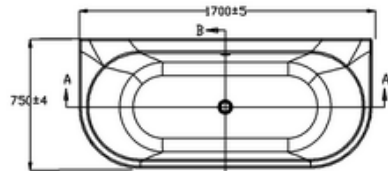

bathstore

**41405003140 - 1700 TREND BACK TO WALL BATH SURROUND
WHT L1700 W750 H625**

PERSPECTIVE
SCALE 1:40