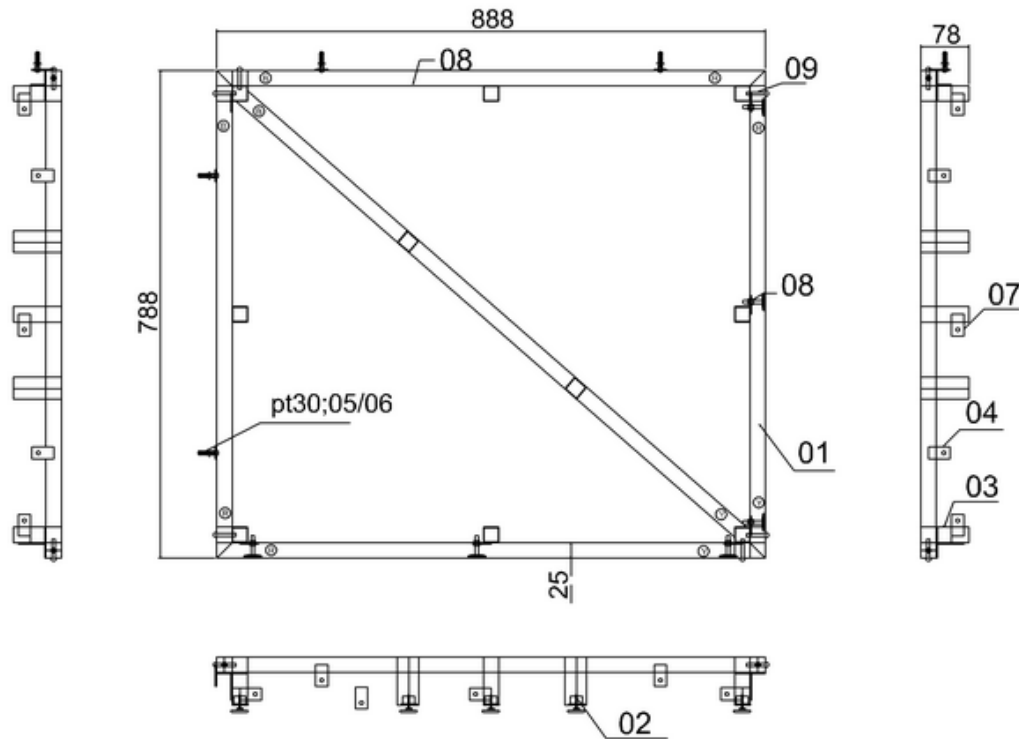

bathstore

44400005680 - FRAME FOR 800 x 900 SLIMSTONE SHOWER TRAY

09	Grub screw	M5*35	Q235	piece	6
08	Magnet	Ø32		piece	6
07	Magnet fixed part	2*20 L=50	Q235	piece	8
06	Wall plug	M8		piece	4
05	Wall screw	M5*35		piece	4
04	Wall fixed part	2*20 L=50	Q235	piece	4
03	Supporting iron part	25*25*2 L=20	Q235	piece	6
02	Square feet tube	25*25*1 L=78	Q235	piece	10
01	Tube	25*25*1	Q235	piece	5
CODE	NAME	SIZE	MATERIAL	UNIT	QTY