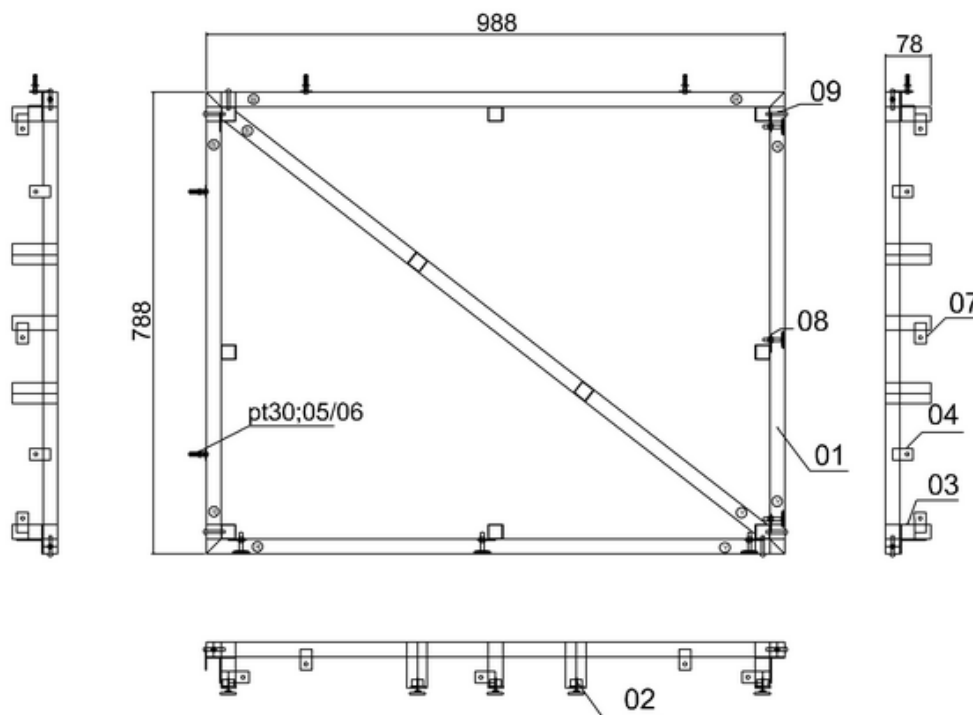

## 44400005690 - FRAME FOR 1000 x 800 SLIMSTONE SHOWER TRAY

09	Grub screw	M5*35	Q235	piece	6
08	Magnet	Ø32		piece	6
07	Magnet fixed part	2*20 L=50	Q235	piece	8
06	Wall plug	M8		piece	4
05	Wall screw	M5*35		piece	4
04	Wall fixed part	2*20 L=50	Q235	piece	4
03	Supporting iron part	25*25*2 L=20	Q235	piece	6
02	Square feet tube	25*25*1 L=78	Q235	piece	10
01	Tube	25*25*1	Q235	piece	5
<b>CODE</b>	<b>NAME</b>	<b>SIZE</b>	<b>MATERIAL</b>	<b>UNIT</b>	<b>QTY</b>