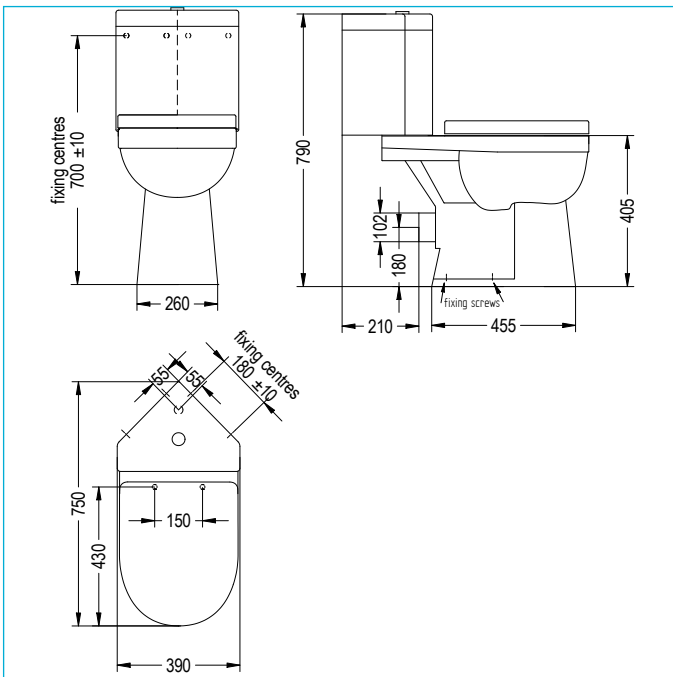

DENVER CORNER CLOSE COUPLED TOILET

ILLUSTRATED

- 41700020030** DENVER CORNER CLOSE COUPLED TOILET KIT
- 41800010027 PAN
- 41800050280 CISTERN
- 4100060930 CISTERN FITTINGS
- 41800090220** ECONOMY PP SEAT (NOT SHOWN)

CONFIGURATION OPTIONS

MATERIAL

Vitreous China cistern and pan

STANDARDS

BS 3402

BS EN 33

BS EN 997

WEIGHTS

Cistern 13.2kg

Pan 24.85kg

Fittings 0.75kg

Seat 2.18kg

COLOURS AND FINISHES

White

SPECIAL NOTES

No floor fixings supplied with pan

- a. Convert horizontal outlet with 90 degree bend connector

FEATURES

Timeless style, open back

Horizontal outlet, 6 & 3 litre flush

For further details:

Go online at bathstore.com

bathstore.com Ltd. Makes every effort to ensure that the information provided on its website is accurate. However, we cannot guarantee this, and accept no liability for any information given via its website.