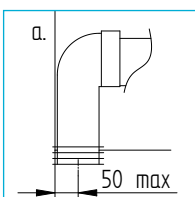

- a. Convert horizontal outlet with 90 degree bend connector

FEATURES

Timeless style, open back

Horizontal outlet, 6 & 3 litre flush

For further details:

Go online at bathstore.com

bathstore.com Ltd. Makes every effort to ensure that the information provided on its website is accurate. However, we cannot guarantee this, and accept no liability for any information given via its website.