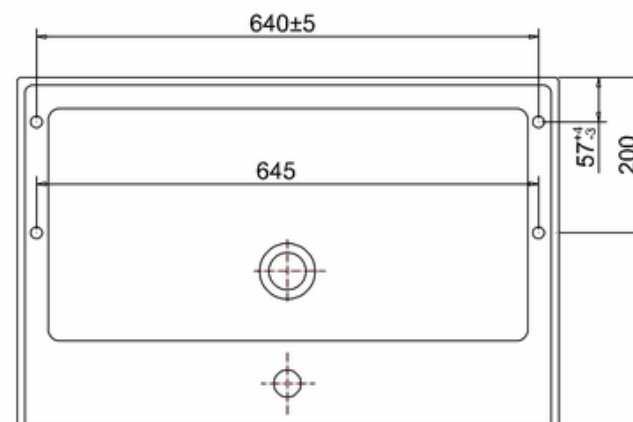

bathstore

20050030280 - EURO DUO 700 NTH BASIN WHT 700 x 450 E11NT

Remark:

- 1: Flatness of installation surface: 0~2mm
- 2: Flatness of whole surface: 0~5mm
- 3: Flatness of main surface: 0~5mm
- 4: Flatness of side surface: 0~4mm
- 5: Distance from tap hole to edge of bowel: Max.80mm
- 6: Dim from basin back to center tap hole: Min.55mm
- 7: Distance between tap hole to drain hole: Max.170mm
- 8: Depth from tap platform to drain hole: Max.250mm

bathstore

20050030590 - EURO ANGLED TOWEL RAIL CHR FOR DUO 700 BASIN E11R