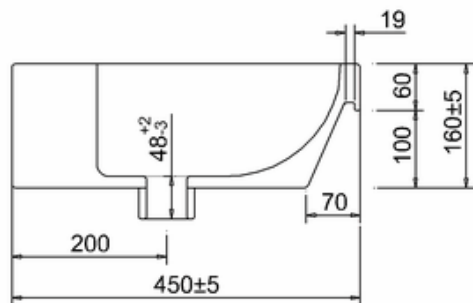

bathstore

20050030280 - EURO DUO 700 NTH BASIN WHT 700 x 450 E11NT

Remark:

- 1: Flatness of installation surface: 0~2mm
- 2: Flatness of whole surface: 0~5mm
- 3: Flatness of main surface: 0~5mm
- 4: Flatness of side surface: 0~4mm
- 5: Distance from tap hole to edge of bowel: Max.80mm
- 6: Dim from basin back to center tap hole: Min.55mm
- 7: Distance between tap hole to drain hole: Max.170mm
- 8: Depth from tap platform to drain hole: Max.250mm

bathstore

20050030590 - EURO ANGLED TOWEL RAIL CHR FOR DUO 700 BASIN E11R