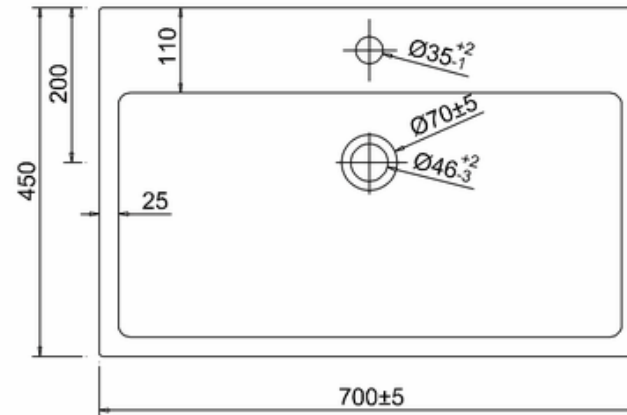

bathstore

20050030280 - EURO DUO 700 NTH BASIN WHT 700 x 450 E11NT

Remark:

- 1: Flatness of installation surface: 0~2mm
- 2: Flatness of whole surface: 0~5mm
- 3: Flatness of main surface: 0~5mm
- 4: Flatness of side surface: 0~4mm
- 5: Distance from tap hole to edge of bowel: Max.80mm
- 6: Dim from basin back to center tap hole: Min.55mm
- 7: Distance between tap hole to drain hole: Max.170mm
- 8: Depth from tap platform to drain hole: Max.250mm

bathstore

20050030590 - EURO ANGLED TOWEL RAIL CHR FOR DUO 700 BASIN E11R