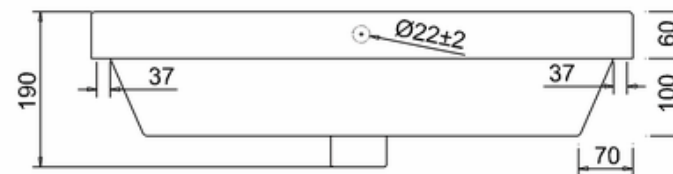

bathstore

20050030280 - EURO DUO 700 NTH BASIN WHT 700 x 450 E11NT

Remark:

- 1: Flatness of installation surface: 0~2mm
- 2: Flatness of whole surface: 0~5mm
- 3: Flatness of main surface: 0~5mm
- 4: Flatness of side surface: 0~4mm
- 5: Distance from tap hole to edge of bowel: Max.80mm
- 6: Dim from basin back to center tap hole: Min.55mm
- 7: Distance between tap hole to drain hole: Max.170mm
- 8: Depth from tap platform to drain hole: Max.250mm

bathstore

20050030590 - EURO ANGLED TOWEL RAIL CHR FOR DUO 700 BASIN E11R