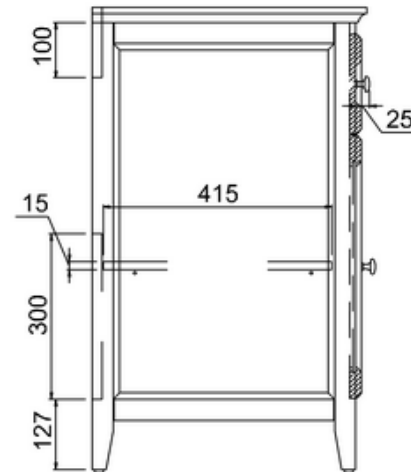

bathstore

20050072590 - SAVOY OLD ENGLISH WHITE 790 BASIN UNIT DBLE DR - NO TOP W787 H855 D508

Note:

The length, width, height dimension tolerance is

: ±5

The shelf dimension tolerance is: ±2

bathstore

Savoy Double Worktop W787 D508 H18

bathstore

20005000220 - Savoy Fully inset Vanity Basin 2TH