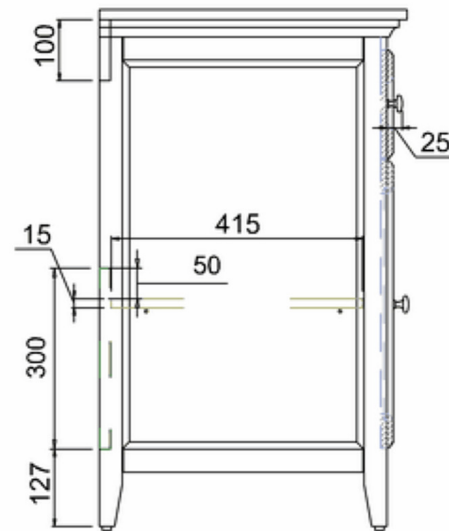

bathstore

20050072590 - SAVOY OLD ENGLISH WHITE 790 BASIN UNIT DBLE DR - NO TOP W787 H855 D508

Note:

The length, width, height dimension tolerance is

: ±5

The shelf dimension tolerance is: ±2

bathstore

Savoy Double Worktop W787 D508 H18

bathstore

20005000220 - Savoy Fully inset Vanity Basin 2TH