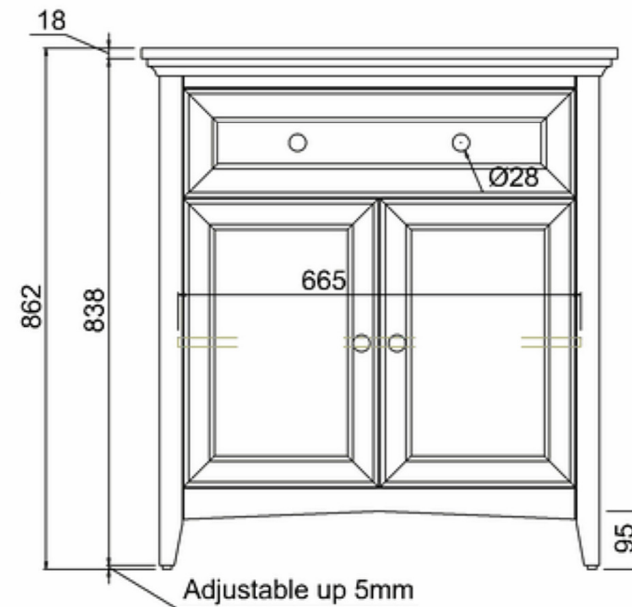

bathstore

20050072590 - SAVOY OLD ENGLISH WHITE 790 BASIN UNIT DBLE DR - NO TOP W787 H855 D508

Note:

The length, width, height dimension tolerance is

: ±5

The shelf dimension tolerance is: ±2

bathstore

Savoy Double Worktop W787 D508 H18

bathstore

20005000220 - Savoy Fully inset Vanity Basin 2TH