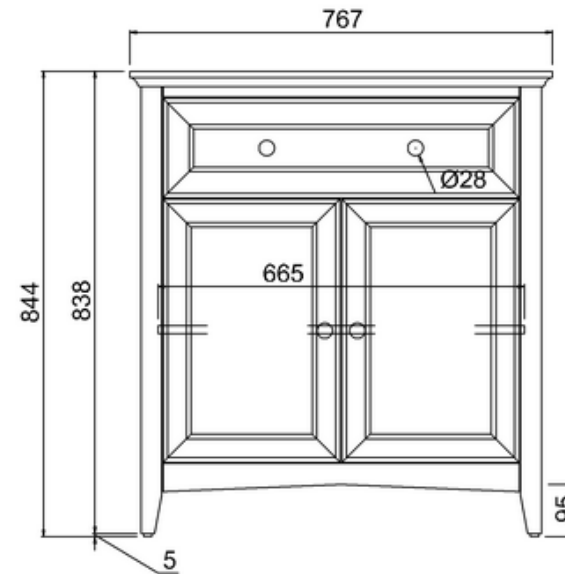

bathstore

20050072590 - SAVOY OLD ENGLISH WHITE 790 BASIN UNIT DBLE DR - NO TOP W787 H855 D508

Note:

The length, width, height dimension tolerance is

: ±5

The shelf dimension tolerance is: ±2

bathstore

Savoy Double Worktop W787 D508 H18

bathstore

20005000220 - Savoy Fully inset Vanity Basin 2TH