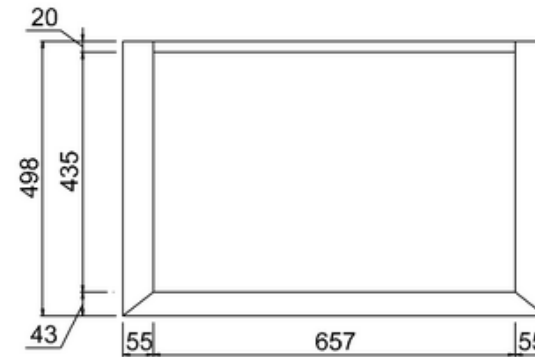

bathstore

20050072590 - SAVOY OLD ENGLISH WHITE 790 BASIN UNIT DBLE DR - NO TOP W787 H855 D508

Note:

The length, width, height dimension tolerance is

: ±5

The shelf dimension tolerance is: ±2

bathstore

Savoy Double Worktop W787 D508 H18

bathstore

20005000220 - Savoy Fully inset Vanity Basin 2TH