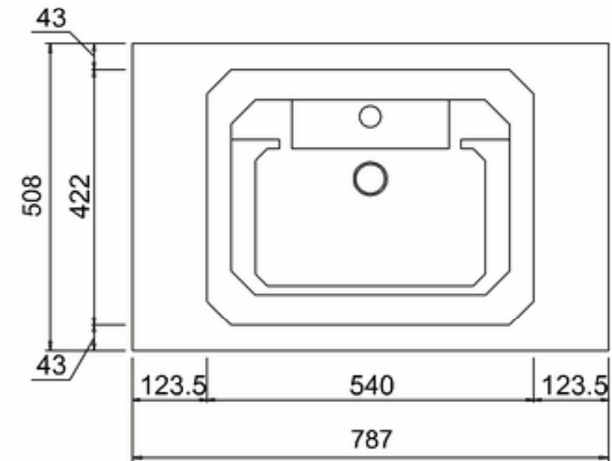

bathstore

20050072590 - SAVOY OLD ENGLISH WHITE 790 BASIN UNIT DBLE DR - NO TOP W787 H855 D508

Note:

The length, width, height dimension tolerance is

: ±5

The shelf dimension tolerance is: ±2

bathstore

Savoy Double Worktop W787 D508 H18

bathstore

20005000220 - Savoy Fully inset Vanity Basin 2TH