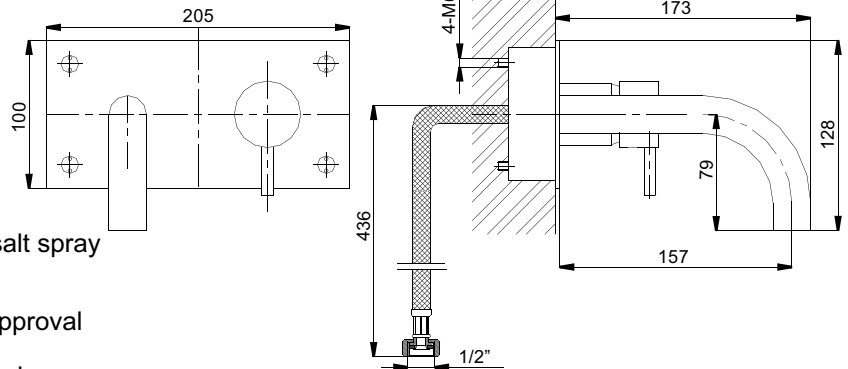

## Metro Wall Mounted Bath Set with 16cm Spout Chrome

### Product specification

<b>Product Code:</b>	20004010110
<b>Finish:</b>	Chrome plated
<b>Product Type:</b>	Modern
<b>Construction:</b>	Bodies of the tap are solid brass castings, and the handles are Brass; Solid brass casting produced from grade A brass
<b>Valve Type:</b>	35mm single lever ceramic disc cartridge
<b>Supply:</b>	Suitable for all plumbing systems
<b>Inlet Connections:</b>	1/2" BSP female loose nut, threaded flexible tails
<b>Water Pressure:</b>	Ranges from a minimum pressure of 3 to a maximum of 5 bar
<b>Net Weight:</b>	1.70 KG

### Product specification

- Supplied with metal heads
- Chrome plating conforms to EN817 and EN200 – salt spray test to a level 10 grade
- The flexible tails: 1/2" (length:470mm) with WRC approval
- The mixer is fitted with a flow straightener for use in low pressure installations. An extra aerator for high pressure is included in the box
- The minimum wall cavity is 85mm