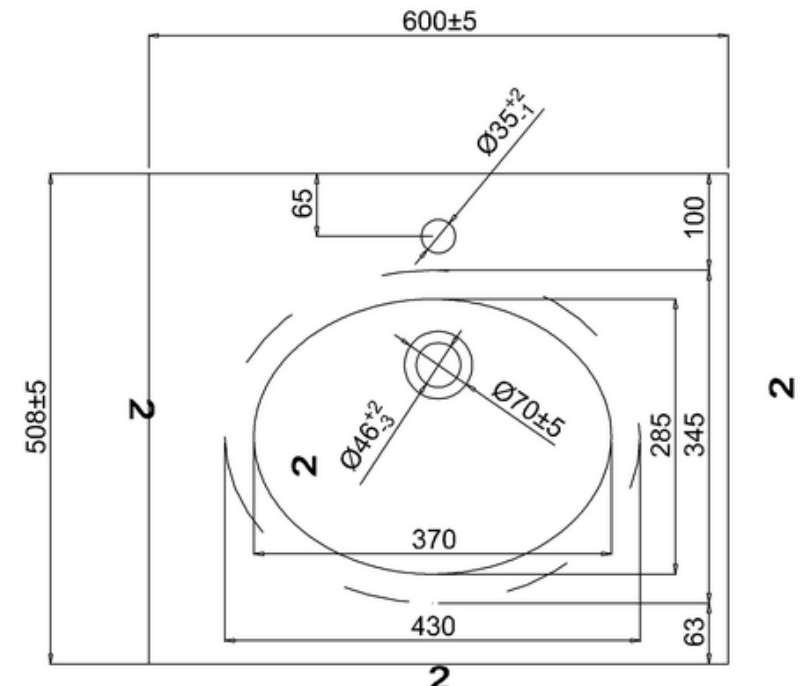

bathstore

41800070430 - Savoy Single Black Granite 1TH Granite Top & U/C Ceramic Basin W600

- Remark:
- 1: Flatness of installation surface: 0~2mm
 - 2: Flatness of whole surface: 0~5mm
 - 3: Flatness of main surface: 0~5mm
 - 4: Flatness of side surface: 0~4mm
 - 5: Distance from tap hole to edge of bowel: Max.80mm
 - 6: Dim from basin back to center tap hole: Min.55mm
 - 7: Distance between tap hole to drain hole: Max.170mm
 - 8: Depth from tap platform to drain hole: Max.250mm