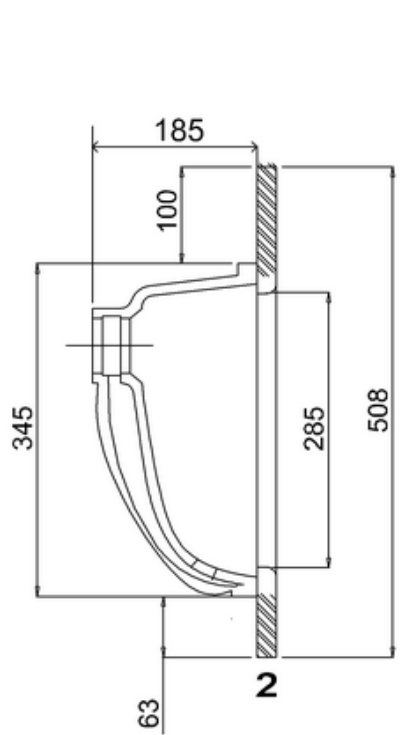

bathstore

41800070430 - Savoy Single Black Granite 1TH Granite Top & U/C Ceramic Basin W600

- Remark:
- 1: Flatness of installation surface: 0~2mm
 - 2: Flatness of whole surface: 0~5mm
 - 3: Flatness of main surface: 0~5mm
 - 4: Flatness of side surface: 0~4mm
 - 5: Distance from tap hole to edge of bowel: Max.80mm
 - 6: Dim from basin back to center tap hole: Min.55mm
 - 7: Distance between tap hole to drain hole: Max.170mm
 - 8: Depth from tap platform to drain hole: Max.250mm