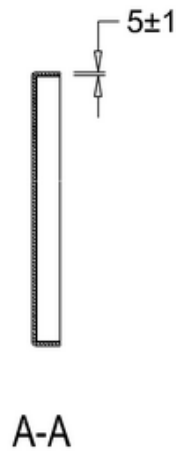

bathstore

41405002340 - 700 POOL COMFORT ACRYLIC END BATH PANEL WHT L700 H395

PERSPECTIVE
SCALE 1:30