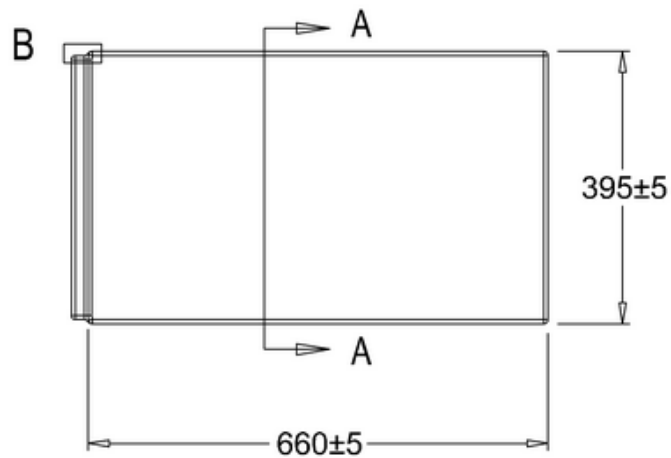

bathstore

41405002340 - 700 POOL COMFORT ACRYLIC END BATH PANEL WHT L700 H395

PERSPECTIVE
SCALE 1:30