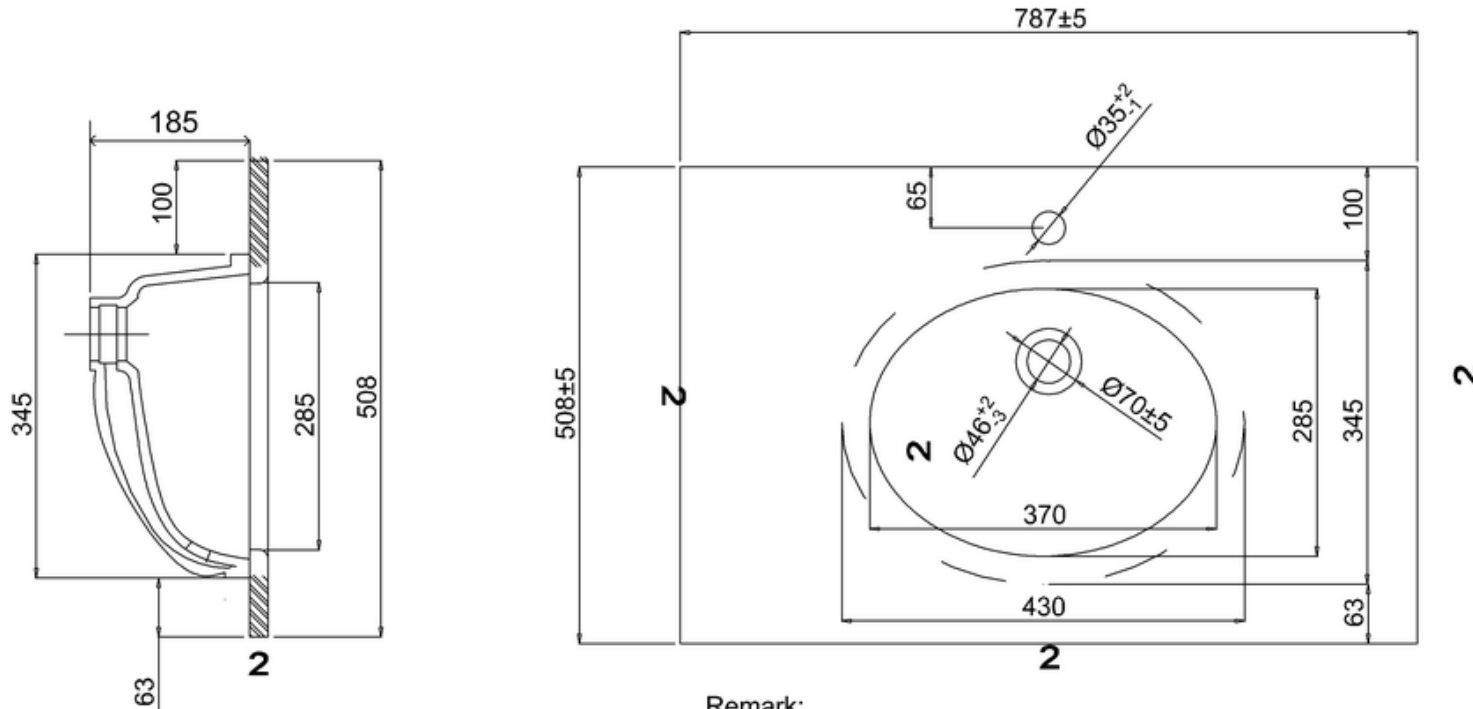

bathstore

20050073210 - SAVOY CHARCOAL GREY DOUBLE DOOR BASIN UNIT W787 H855 D508 (NO TOP)

Note:

The length, width, height dimension tolerance is

: ± 5

The shelf dimension tolerance is: ± 2

bathstore

41800070410 - Savoy Double Black 1TH Marble Top & U/C Ceramic Basin W787

Remark:

- 1: Flatness of installation surface: 0~2mm
- 2: Flatness of whole surface: 0~5mm
- 3: Flatness of main surface: 0~5mm
- 4: Flatness of side surface: 0~4mm
- 5: Distance from tap hole to edge of bowel: Max.80mm
- 6: Dim from basin back to center tap hole: Min.55mm
- 7: Distance between tap hole to drain hole: Max.170mm
- 8: Depth from tap platform to drain hole: Max.250mm

20003000018 - Flip Top Basin Waste (slotted)

Note:

For each part of the accessory, the dimension tolerance should be followed the list below.

0 - 100	101 - 200	201 - 400	≥ 401
± 1	± 2	± 3	± 5

For the finished assembly, the dimension tolerance should be followed the list below.

0 - 300	≥ 301
± 2	± 5