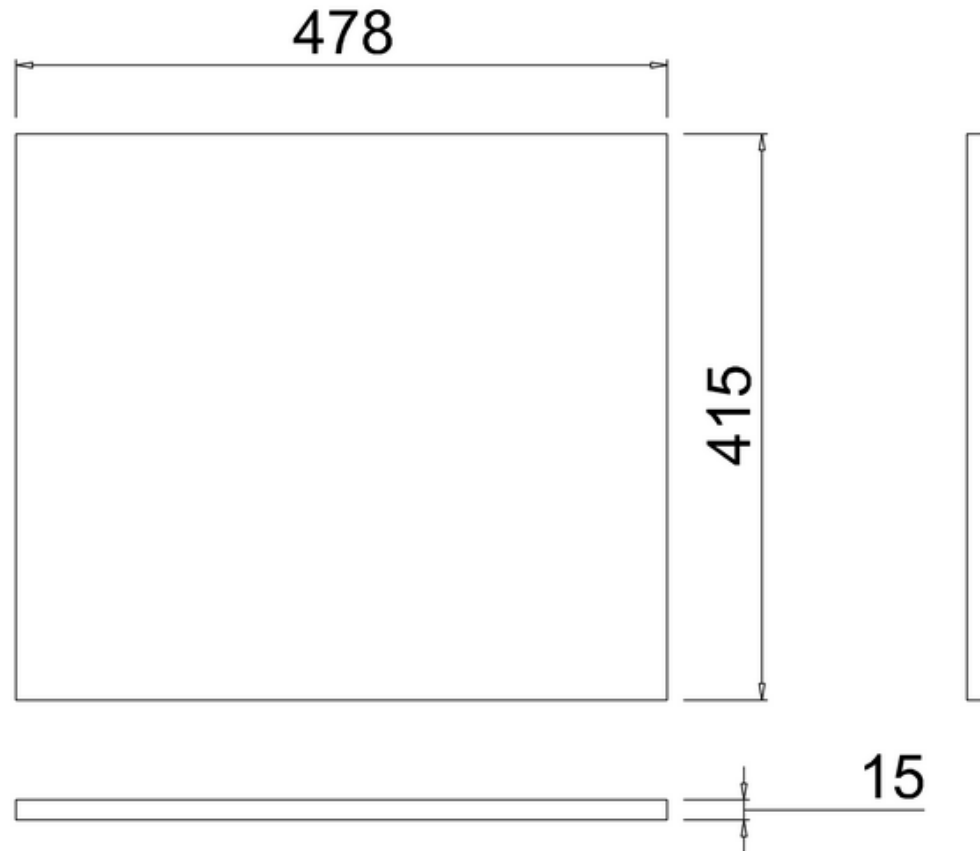

bathstore

20050073280 - SAVOY CHARCOAL GREY SHELF FOR SINGLE DOOR BASIN UNIT

Note:
All dimension tolerance is ± 5 .