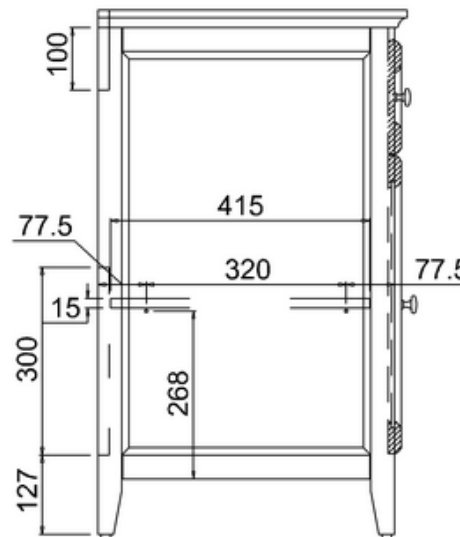

bathstore

20050073230 - SAVOY CHARCOAL GREY SINGLE DOOR BASIN UNIT W600 H855 D508 (NO TOP)

Note:

The length, width, height dimension tolerance is

: ± 5

The shelf dimension tolerance is: ± 2

bathstore

41800070420 - Savoy Single CARRARA 1TH Marble Top & U/C Ceramic Basin W600

- Remark:
- 1: Flatness of installation surface: 0~2mm
 - 2: Flatness of whole surface: 0~5mm
 - 3: Flatness of main surface: 0~5mm
 - 4: Flatness of side surface: 0~4mm
 - 5: Distance from tap hole to edge of bowel: Max.80mm
 - 6: Dim from basin back to center tap hole: Min.55mm
 - 7: Distance between tap hole to drain hole: Max.170mm
 - 8: Depth from tap platform to drain hole: Max.250mm

20003000018 - Flip Top Basin Waste (slotted)

Note:

For each part of the accessory, the dimension tolerance should be followed the list below.

0 - 100	101 - 200	201 - 400	≥ 401
± 1	± 2	± 3	± 5

For the finished assembly, the dimension tolerance should be followed the list below.