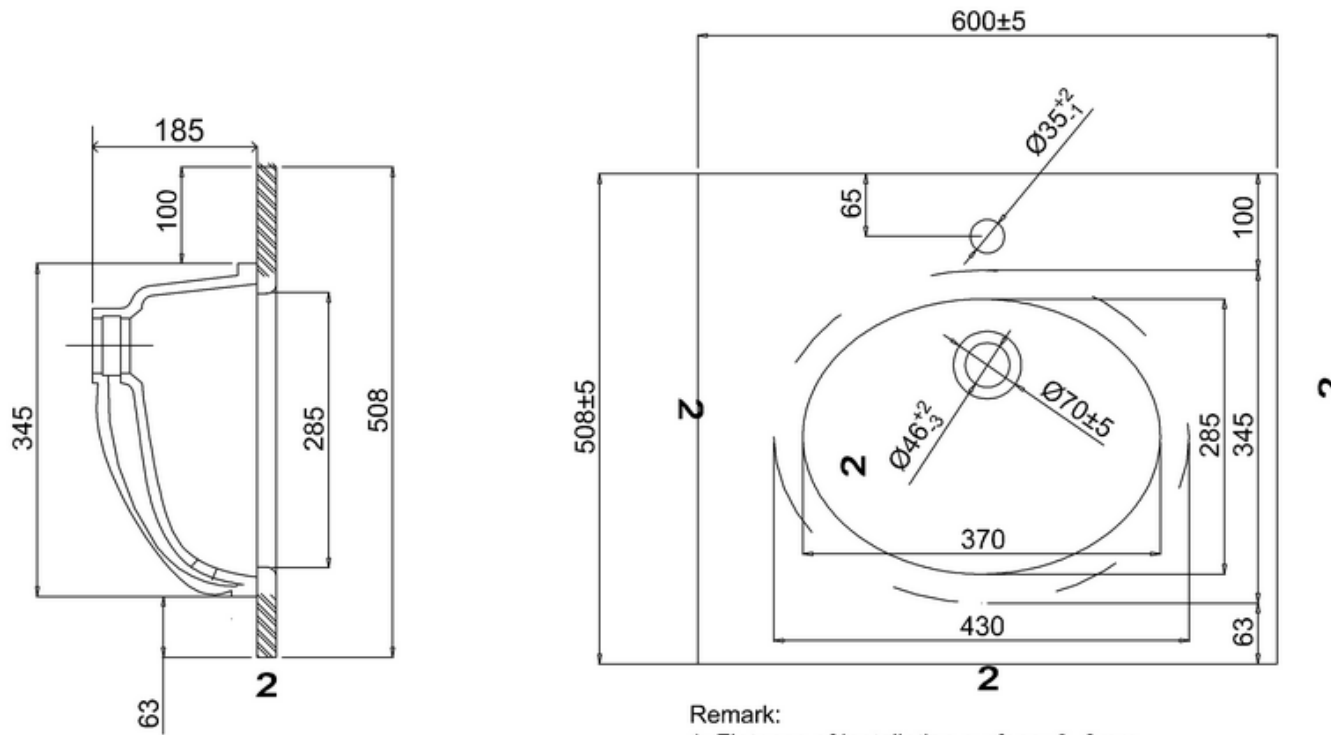

bathstore

20050073230 - SAVOY CHARCOAL GREY SINGLE DOOR BASIN UNIT W600 H855 D508 (NO TOP)

Note:

The length, width, height dimension tolerance is

: ± 5

The shelf dimension tolerance is: ± 2

bathstore

41800070420 - Savoy Single CARRARA 1TH Marble Top & U/C Ceramic Basin W600

- Remark:
- 1: Flatness of installation surface: 0~2mm
 - 2: Flatness of whole surface: 0~5mm
 - 3: Flatness of main surface: 0~5mm
 - 4: Flatness of side surface: 0~4mm
 - 5: Distance from tap hole to edge of bowel: Max.80mm
 - 6: Dim from basin back to center tap hole: Min.55mm
 - 7: Distance between tap hole to drain hole: Max.170mm
 - 8: Depth from tap platform to drain hole: Max.250mm

20003000018 - Flip Top Basin Waste (slotted)

Note:

For each part of the accessory, the dimension tolerance should be followed the list below.

0 - 100	101 - 200	201 - 400	≥ 401
± 1	± 2	± 3	± 5

For the finished assembly, the dimension tolerance should be followed the list below.

0 - 300	≥ 301
± 2	± 5