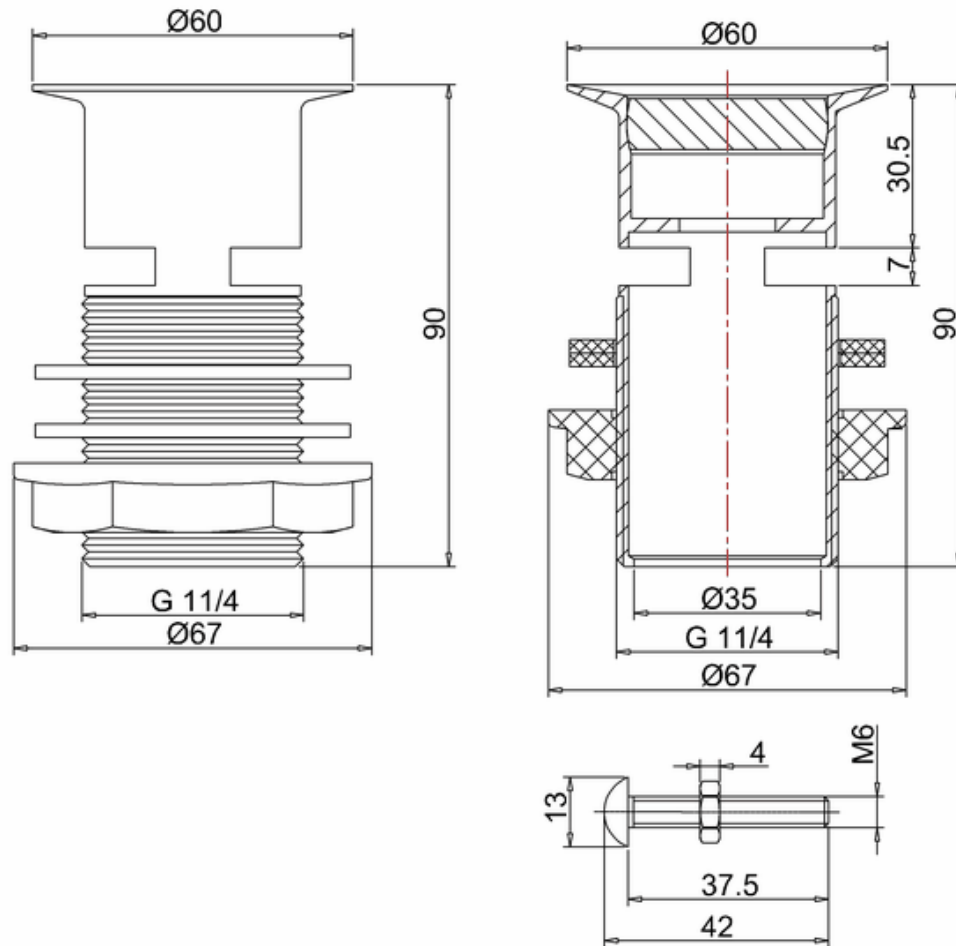

bathstore

20050073230 - SAVOY CHARCOAL GREY SINGLE DOOR BASIN UNIT W600 H855 D508 (NO TOP)

Note:

The length, width, height dimension tolerance is

: ± 5

The shelf dimension tolerance is: ± 2

bathstore

41800070420 - Savoy Single CARRARA 1TH Marble Top & U/C Ceramic Basin W600

- Remark:
- 1: Flatness of installation surface: 0~2mm
 - 2: Flatness of whole surface: 0~5mm
 - 3: Flatness of main surface: 0~5mm
 - 4: Flatness of side surface: 0~4mm
 - 5: Distance from tap hole to edge of bowel: Max.80mm
 - 6: Dim from basin back to center tap hole: Min.55mm
 - 7: Distance between tap hole to drain hole: Max.170mm
 - 8: Depth from tap platform to drain hole: Max.250mm

20003000018 - Flip Top Basin Waste (slotted)

Note:

For each part of the accessory, the dimension tolerance should be followed the list below.

0 - 100	101 - 200	201 - 400	≥ 401
± 1	± 2	± 3	± 5

For the finished assembly, the dimension tolerance should be followed the list below.

0 - 300	≥ 301
± 2	± 5