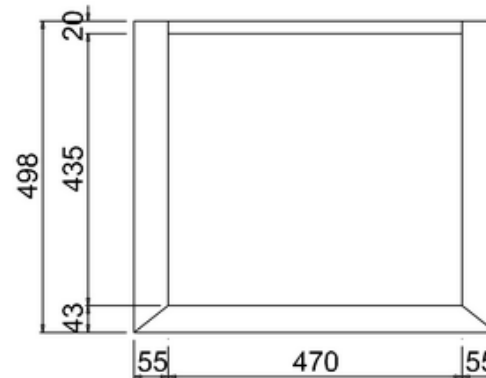

bathstore

20050073230 - SAVOY CHARCOAL GREY SINGLE DOOR BASIN UNIT W600 H855 D508 (NO TOP)

Note:

The length, width, height dimension tolerance is

: ± 5

The shelf dimension tolerance is: ± 2

bathstore

41800070420 - Savoy Single CARRARA 1TH Marble Top & U/C Ceramic Basin W600

- Remark:
- 1: Flatness of installation surface: 0~2mm
 - 2: Flatness of whole surface: 0~5mm
 - 3: Flatness of main surface: 0~5mm
 - 4: Flatness of side surface: 0~4mm
 - 5: Distance from tap hole to edge of bowel: Max.80mm
 - 6: Dim from basin back to center tap hole: Min.55mm
 - 7: Distance between tap hole to drain hole: Max.170mm
 - 8: Depth from tap platform to drain hole: Max.250mm

20003000018 - Flip Top Basin Waste (slotted)

Note:

For each part of the accessory, the dimension tolerance should be followed the list below.

0 - 100	101 - 200	201 - 400	≥ 401
± 1	± 2	± 3	± 5

For the finished assembly, the dimension tolerance should be followed the list below.