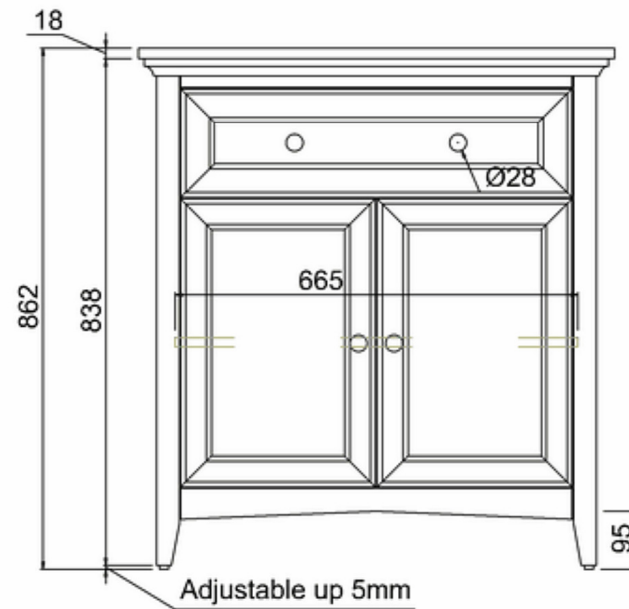

bathstore

20050073210 - SAVOY CHARCOAL GREY DOUBLE DOOR BASIN UNIT W787 H855 D508 (NO TOP)

Note:

The length, width, height dimension tolerance is

: ± 5

The shelf dimension tolerance is: ± 2

bathstore

Savoy Double Worktop W787 D508 H18

bathstore

20005000210 - Savoy Fully inset Vanity Basin 1TH