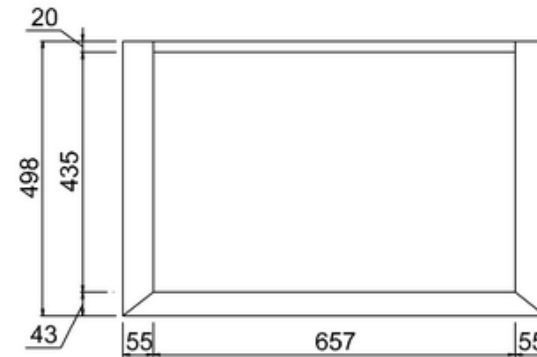

bathstore

20050073210 - SAVOY CHARCOAL GREY DOUBLE DOOR BASIN UNIT W787 H855 D508 (NO TOP)

Note:

The length, width, height dimension tolerance is

: ± 5

The shelf dimension tolerance is: ± 2

bathstore

Savoy Double Worktop W787 D508 H18

bathstore

20005000210 - Savoy Fully inset Vanity Basin 1TH