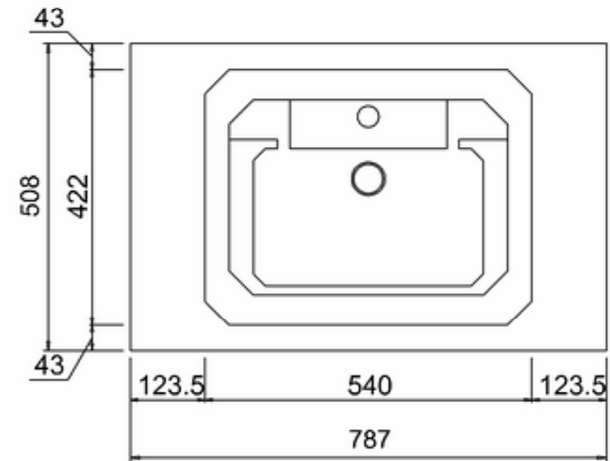

bathstore

20050073210 - SAVOY CHARCOAL GREY DOUBLE DOOR BASIN UNIT W787 H855 D508 (NO TOP)

Note:

The length, width, height dimension tolerance is

: ± 5

The shelf dimension tolerance is: ± 2

bathstore

Savoy Double Worktop W787 D508 H18

bathstore

20005000210 - Savoy Fully inset Vanity Basin 1TH