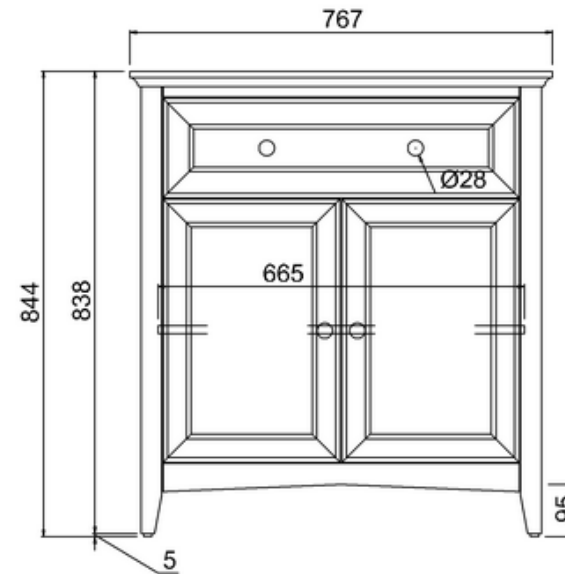

bathstore

20050073210 - SAVOY CHARCOAL GREY DOUBLE DOOR BASIN UNIT W787 H855 D508 (NO TOP)

Note:

The length, width, height dimension tolerance is

: ± 5

The shelf dimension tolerance is: ± 2

bathstore

Savoy Double Worktop W787 D508 H18

bathstore

20005000210 - Savoy Fully inset Vanity Basin 1TH