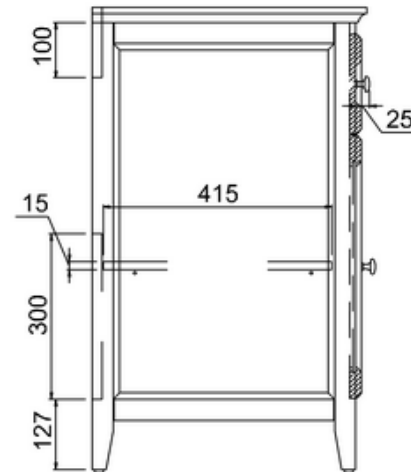

bathstore

20050073210 - SAVOY CHARCOAL GREY DOUBLE DOOR BASIN UNIT W787 H855 D508 (NO TOP)

Note:

The length, width, height dimension tolerance is

: ± 5

The shelf dimension tolerance is: ± 2

bathstore

Savoy Double Worktop W787 D508 H18

bathstore

20005000210 - Savoy Fully inset Vanity Basin 1TH