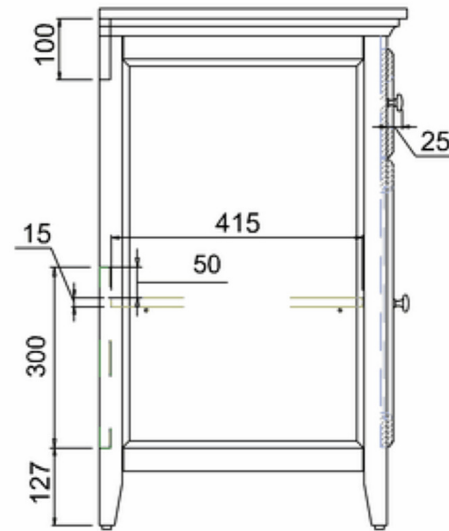

bathstore

20050073210 - SAVOY CHARCOAL GREY DOUBLE DOOR BASIN UNIT W787 H855 D508 (NO TOP)

Note:

The length, width, height dimension tolerance is

: ± 5

The shelf dimension tolerance is: ± 2

bathstore

Savoy Double Worktop W787 D508 H18

bathstore

20005000210 - Savoy Fully inset Vanity Basin 1TH