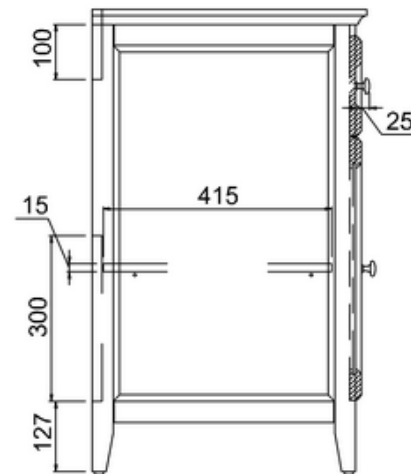

bathstore

20050073100 - SAVOY GUN METAL DOUBLE DOOR BASIN UNIT W787 H855 D508 (NO TOP)

Note:

The length, width, height dimension tolerance is

: ± 5

The shelf dimension tolerance is: ± 2

bathstore

Savoy Double Worktop W787 D508 H18

bathstore

20005000210 - Savoy Fully inset Vanity Basin 1TH