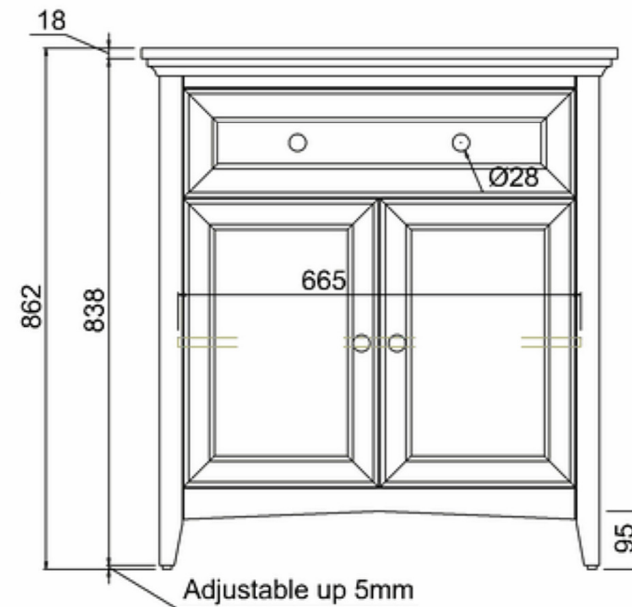

bathstore

20050073100 - SAVOY GUN METAL DOUBLE DOOR BASIN UNIT W787 H855 D508 (NO TOP)

Note:

The length, width, height dimension tolerance is

: ± 5

The shelf dimension tolerance is: ± 2

bathstore

Savoy Double Worktop W787 D508 H18

bathstore

20005000210 - Savoy Fully inset Vanity Basin 1TH