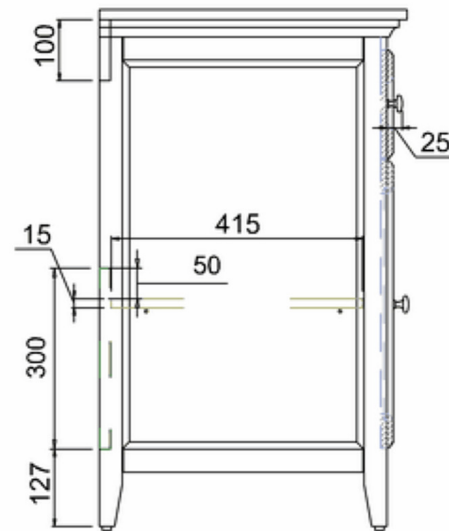

bathstore

20050073100 - SAVOY GUN METAL DOUBLE DOOR BASIN UNIT W787 H855 D508 (NO TOP)

Note:

The length, width, height dimension tolerance is

: ± 5

The shelf dimension tolerance is: ± 2

bathstore

Savoy Double Worktop W787 D508 H18

bathstore

20005000210 - Savoy Fully inset Vanity Basin 1TH