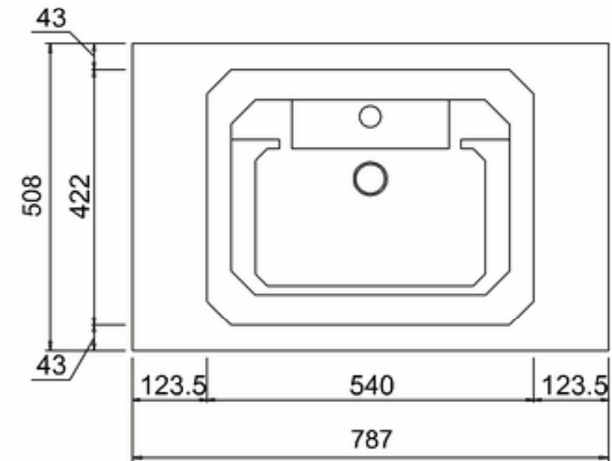

bathstore

20050073100 - SAVOY GUN METAL DOUBLE DOOR BASIN UNIT W787 H855 D508 (NO TOP)

Note:

The length, width, height dimension tolerance is

: ± 5

The shelf dimension tolerance is: ± 2

bathstore

Savoy Double Worktop W787 D508 H18

bathstore

20005000210 - Savoy Fully inset Vanity Basin 1TH