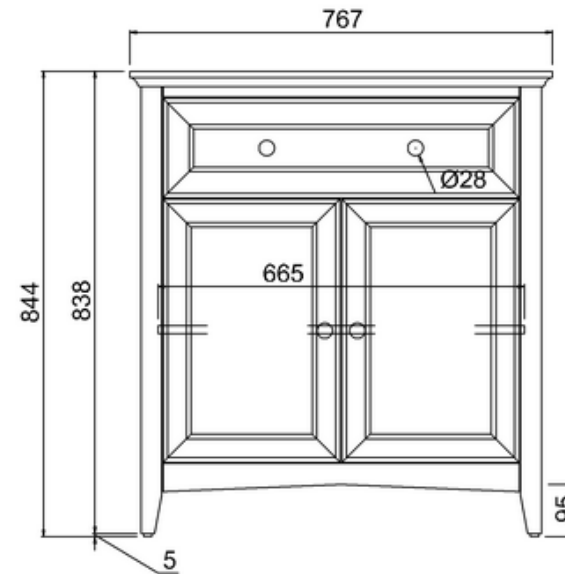

bathstore

20050073100 - SAVOY GUN METAL DOUBLE DOOR BASIN UNIT W787 H855 D508 (NO TOP)

Note:

The length, width, height dimension tolerance is

: ± 5

The shelf dimension tolerance is: ± 2

bathstore

Savoy Double Worktop W787 D508 H18

bathstore

20005000210 - Savoy Fully inset Vanity Basin 1TH