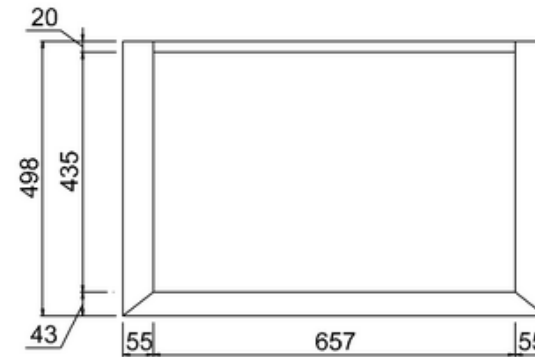

bathstore

20050073100 - SAVOY GUN METAL DOUBLE DOOR BASIN UNIT W787 H855 D508 (NO TOP)

Note:

The length, width, height dimension tolerance is

: ± 5

The shelf dimension tolerance is: ± 2

bathstore

Savoy Double Worktop W787 D508 H18

bathstore

20005000210 - Savoy Fully inset Vanity Basin 1TH